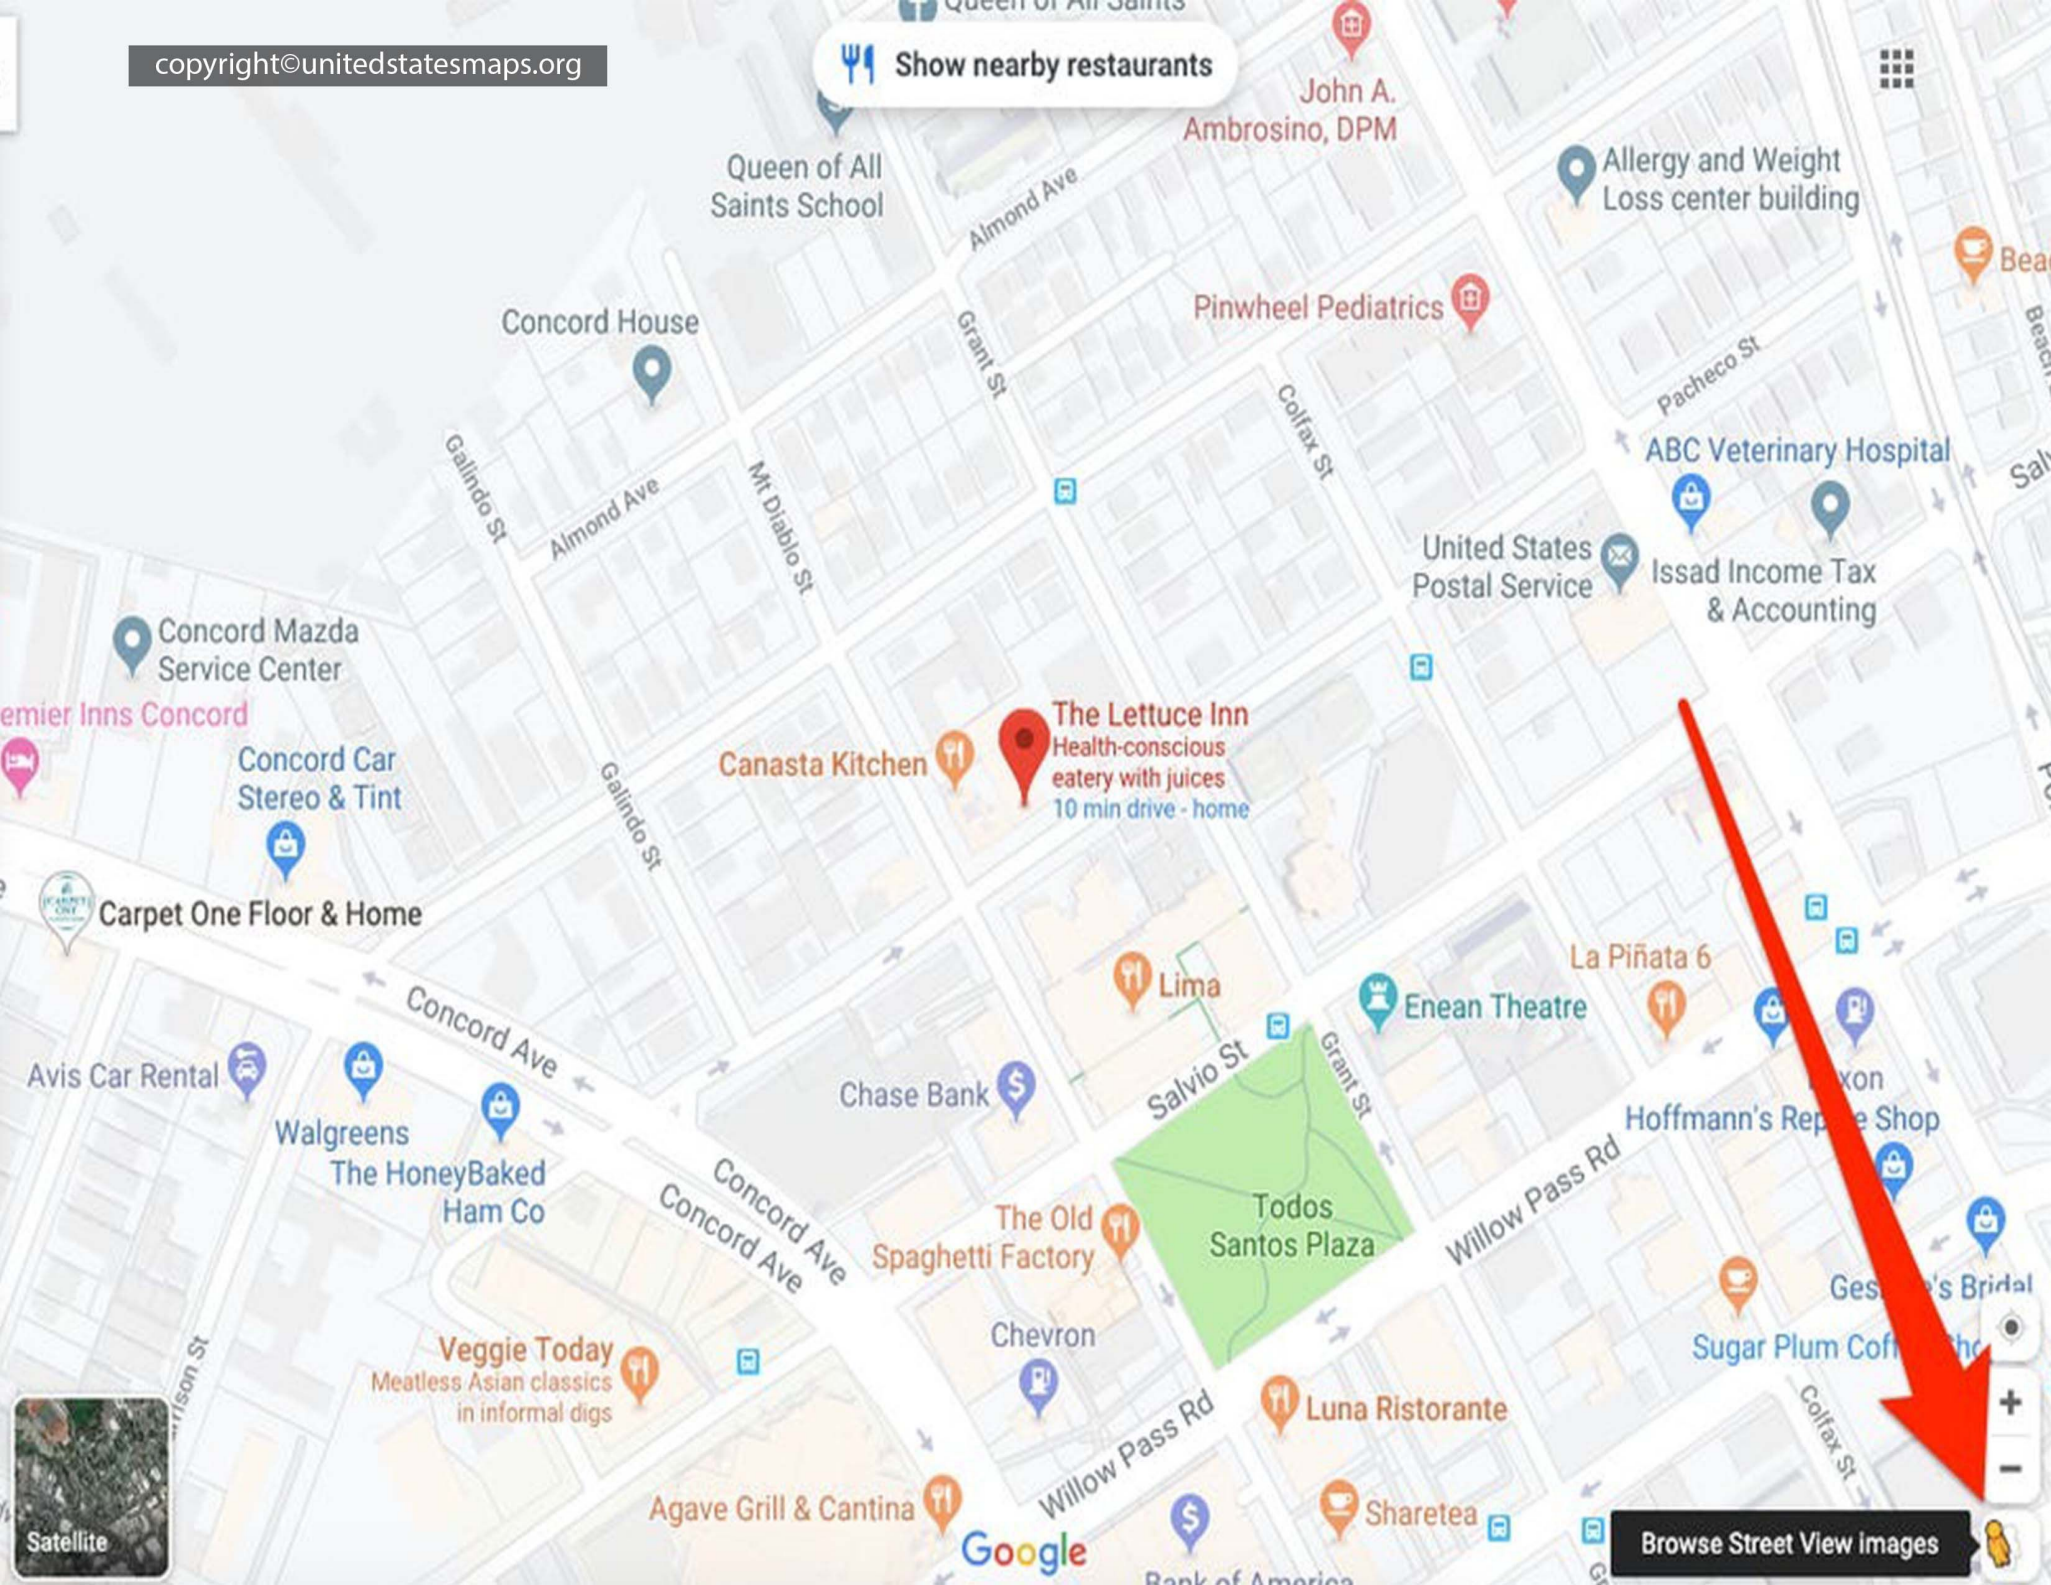

Show nearby restaurants

Queen of All Saints School

John A. Ambrosino, DPM

Allergy and Weight Loss center building

Concord House

Pinwheel Pediatrics

ABC Veterinary Hospital

Galindo St

Premier Inns Concord

Concord Car Stereo & Tint

Canasta Kitchen

The Lettuce Inn  
Health-conscious eatery with juices  
10 min drive - home

Carpet One Floor & Home

Avis Car Rental

Walgreens  
The HoneyBaked Ham Co

Willow Pass Rd

Hoffmann's Repair Shop

The Old Spaghetti Factory

Todos Santos Plaza

Chevron

Luna Ristorante

Geshe's Bridal

Veggie Today  
Meatless Asian classics in informal digs

Sugar Plum Coffee

Agave Grill & Cantina

Sharetea

Satellite

Google

Browse Street View images

Bank of America