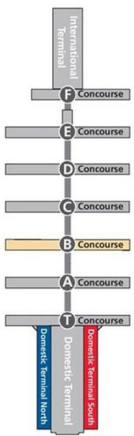

Atlanta

Escalator/Elevator
Train
Concourses C, D, E, F,
International Terminal, International Baggage Claim

Escalator/Elevator
Train
Concourses A, T and
Domestic Terminal, Domestic Baggage Claim

Food & Beverage

- 1 Bakery Atlanta Bread Company
- 2 Caf Intermezzo
- 3 Checkers
- 4 The Coffee Beanery
- 5 Fresh to Order
- 6 Freshens
- 7 Gabriel's
- 8 Little Azio Pizza and Pasta
- 9 LottaFrutta
- 10 Nathan's Hot Dogs
- 11 Nature's Best Market
- 12 Paschal's
- 13 Popeye's
- 14 Proof of the Pudding
- 15 Sweet Water Draft House and Grill
- 16 TGI Friday's
- 17 TGI Friday's To Go
- 18 Vending Machines
- 19 Willy's Mexicana Grill

Retail

- 20 11 Alive Travel Store
- 21 Airport Wireless
- 22 Atlanta Daily World
- 23 The Beauty Lounge
- 24 Brookstone
- 25 Buckhead Books
- 26 CNN News 24/7
- 27 Fire CZ
- 28 Inmotion Entertainment
- 29 iTravel (Apple Authorized Dealer)
- 30 Luxe International
- 31 Newsweek
- 32 Panda Veranda
- 33 Savannah's Candy Kitchen
- 34 Sean John
- 35 Simply Books
- 36 Southern Living News
- 37 Sunglass Icon
- 38 Taxco Sterling Company
- 39 Z - Market

Services

- 40 ATM
- 41 Minute Suites/Currency Exchange
- 42 Shoeshine
- 43 Telephones, TTY, Volume Control Telephones
- 44 Telephones, Volume Control Telephone

Airport/Airline Facilities

- 45 Delta Sky Club
- 46 Delta Air Lines Ticket Service Center
- 47 Delta Self Service Center
- 48 Delta Recharge Station
- 49 Smoking Lounge
- 50 Automated Emergency Defibrillator (AED)
- 51 Elevator
- 52 Escalator
- 53 Restrooms