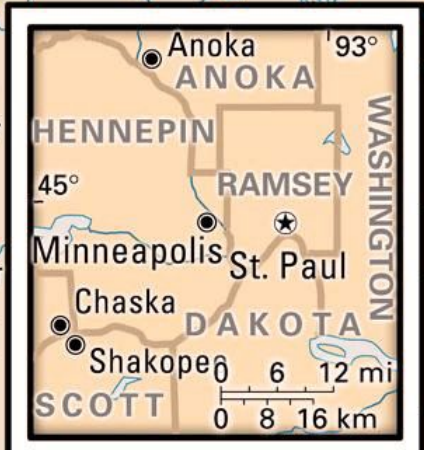

97° 20 40 60 80 mi
 0 30 60 90 120 km

CANADA
MANITOBA

MINNESOTA

CITIES

- ★ State capitals
- County seats

BOUNDARIES

- International
- State
- County

NUMBERED COUNTIES

1 WASHINGTON
 2 RAMSEY
 3 SHERBURNE

WISCONSIN

IOWA