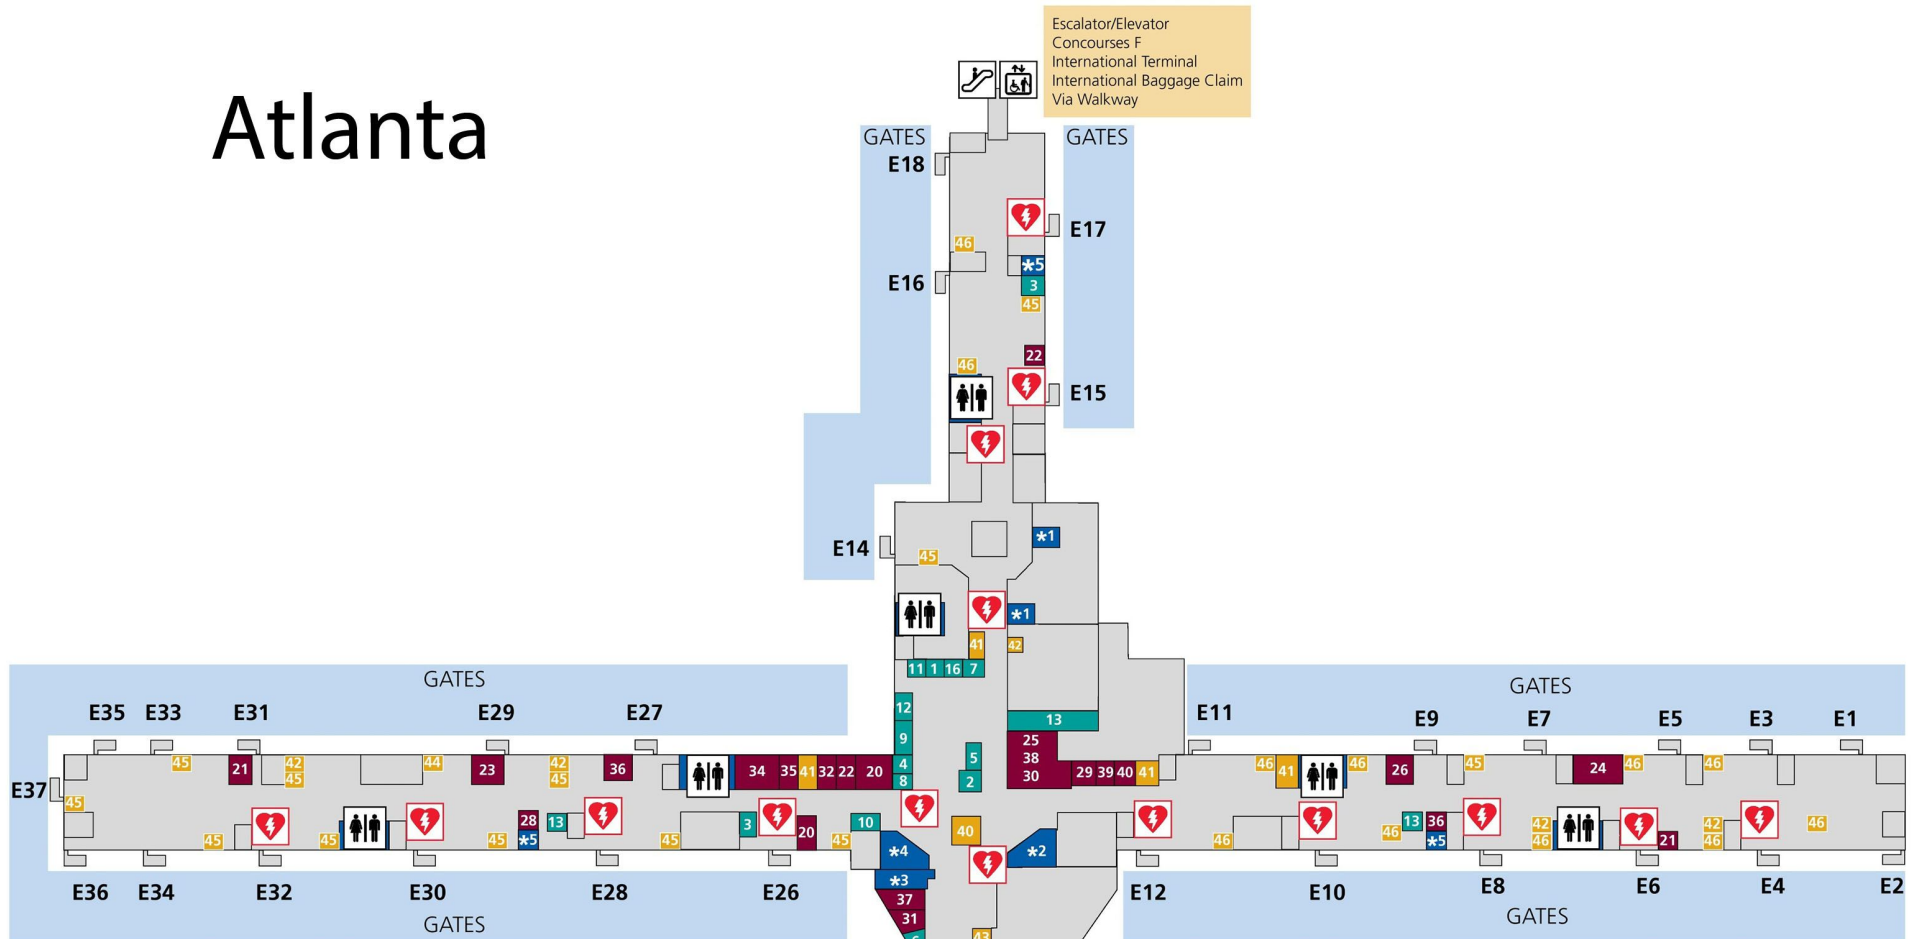

Atlanta

Escalator/Elevator
Concourses F
International Terminal
International Baggage Claim
Via Walkway

Escalator / Elevator
Mezzanine Level
Concourses F, D, C, B, A, T
International Terminal
International Baggage Claim
Domestic Terminal
Domestic Baggage Claim
Ground Transportation
Via Train

Airport / Airline Facilities

- *1 Delta Sky Club
- *2 Delta Airlines Ticket Counter
- *3 Lufthansa Senator Lounge
- *4 AICA Ticket Counter
- *5 Smoking Lounge
- Automated Emergency Defibrillator (AED)
- Elevator
- Escalator
- Restrooms

Food and Beverage

- 1 Arby's
- 2 The Bar
- 3 Boar's Head Kiosk
- 4 Caribou Coffee
- 5 Freshen's
- 6 Goldberg's Bagels & Deli
- 7 McDonald's
- 8 Nathan's Hot Dogs
- 9 Nature's Table
- 10 One Flew South
- 11 Panda Express
- 12 Qdoba (Open Until Midnight)
- 13 Sojourner's
- 14 TGI Friday's
- 15 Vending Machines
- 16 Villa Pizza

Retail

- 20 ATL News and Gifts
- 21 Best Buy Zoom
- 22 Brooks Brothers
- 23 CNBC Smartshop
- 24 CNN Newsstand
- 25 Duty Free Shops
- 26 Global New Express
- 27 Headphone Hub
- 28 Inmotion Entertainment
- 29 Michael Kors
- 30 Mont Blanc
- 31 New York Times Books & News
- 32 Pandora
- 33 Shades of Time
- 34 Sound Balance
- 35 Spanx
- 36 Straight Talk Wireless
- 37 Swarovski
- 38 Swatch
- 39 Tech Interaction
- 40 Tumi