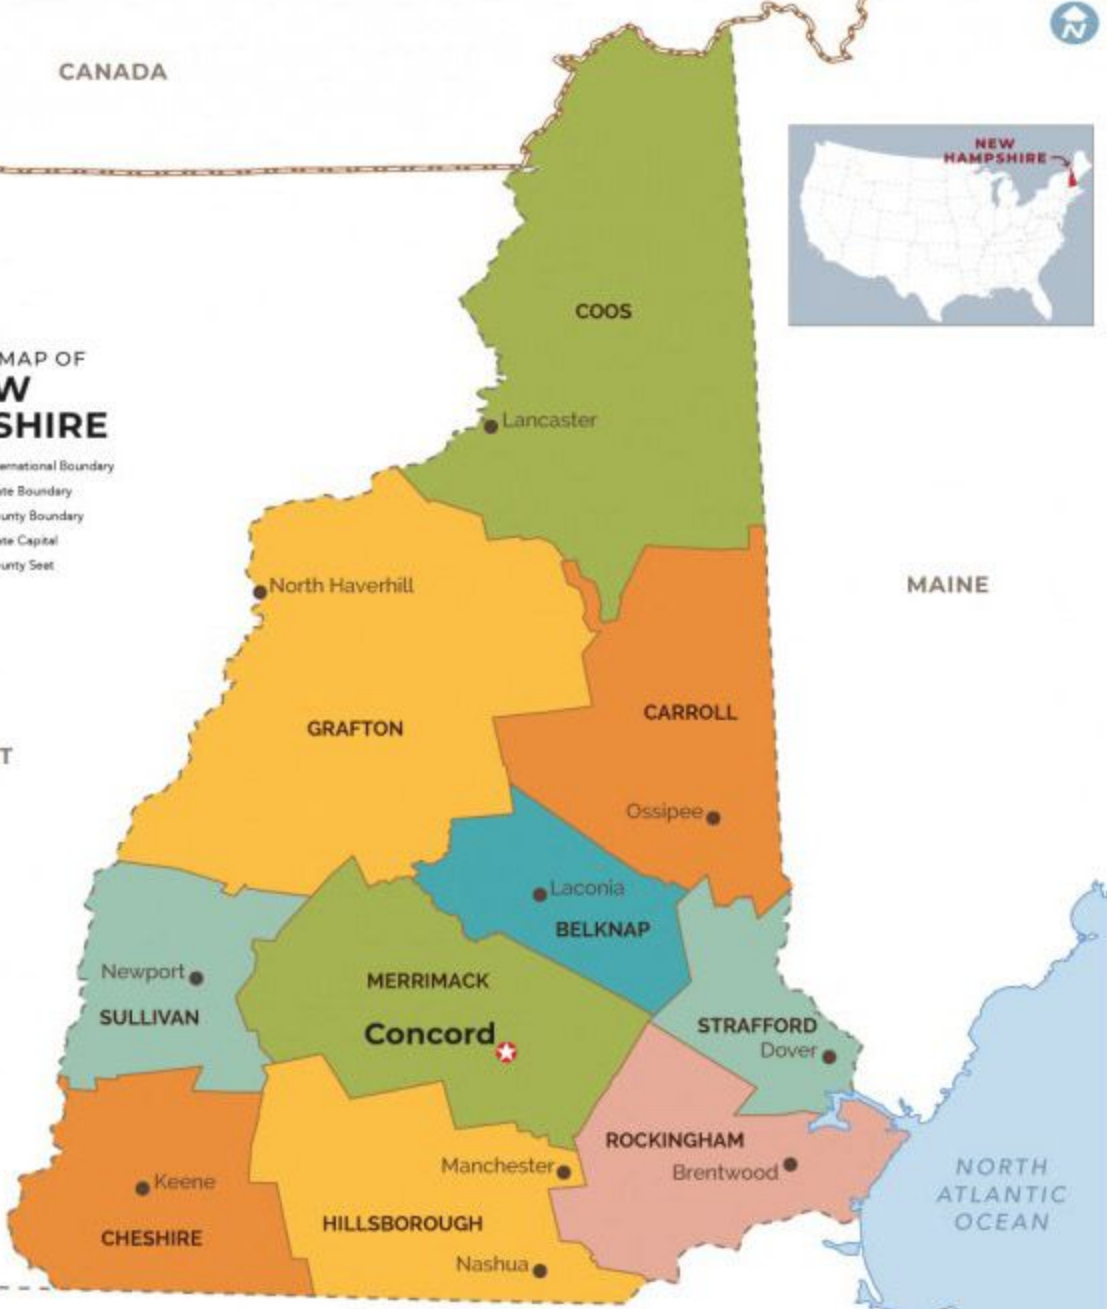

CANADA

COUNTY MAP OF NEW HAMPSHIRE

- International Boundary
- State Boundary
- County Boundary
- State Capital
- County Seat

VERMONT

MAINE

NORTH ATLANTIC OCEAN

MASSACHUSETTS