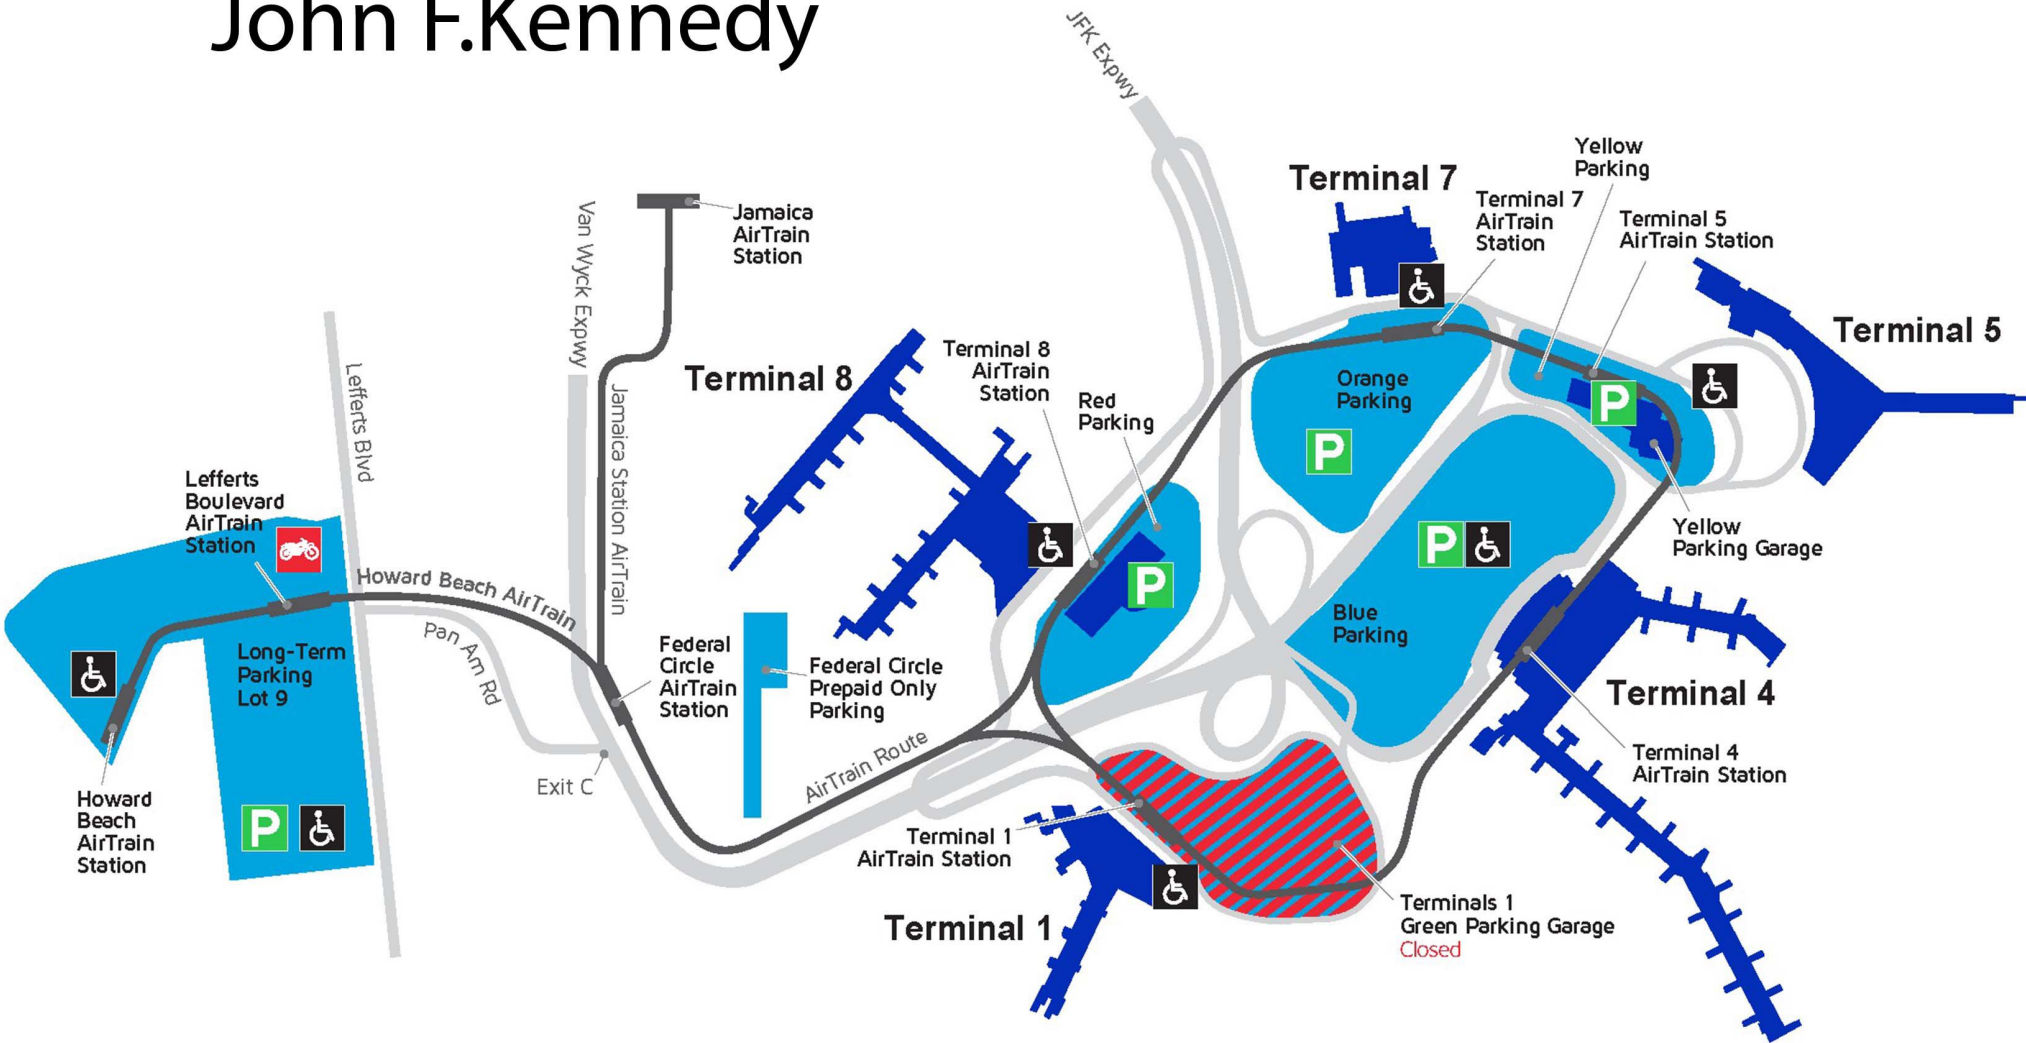

John F. Kennedy

P Daily Parking: Red, Orange, Yellow, Blue
 Long Term Parking: Lefferts Boulevard

 Motorcycle/Bicycle Parking

 Reserved Spaces