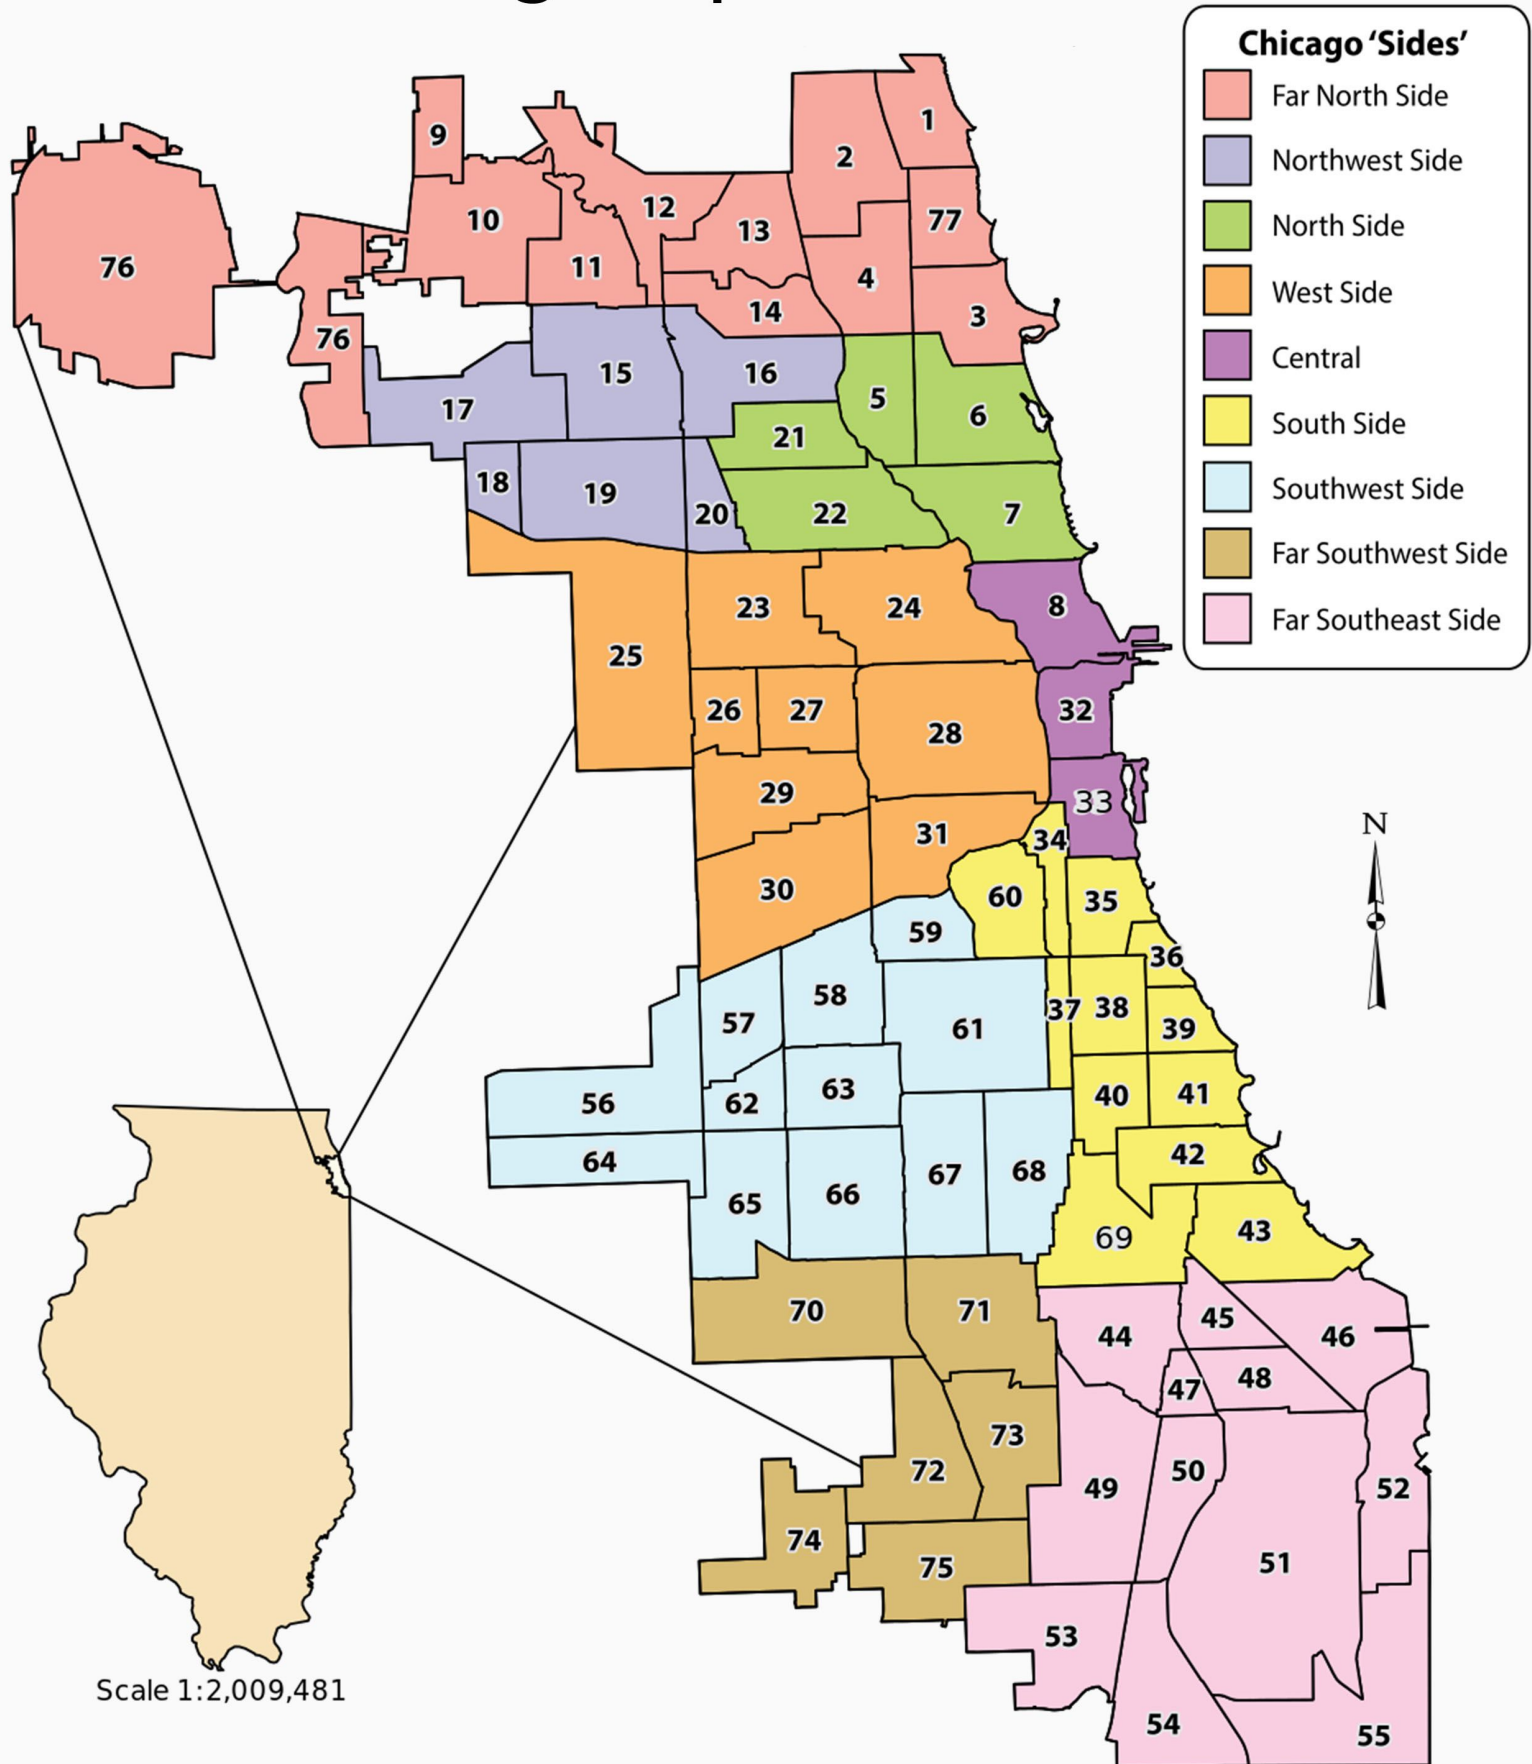

Chicago Zip Codes

Scale 1:2,009,481