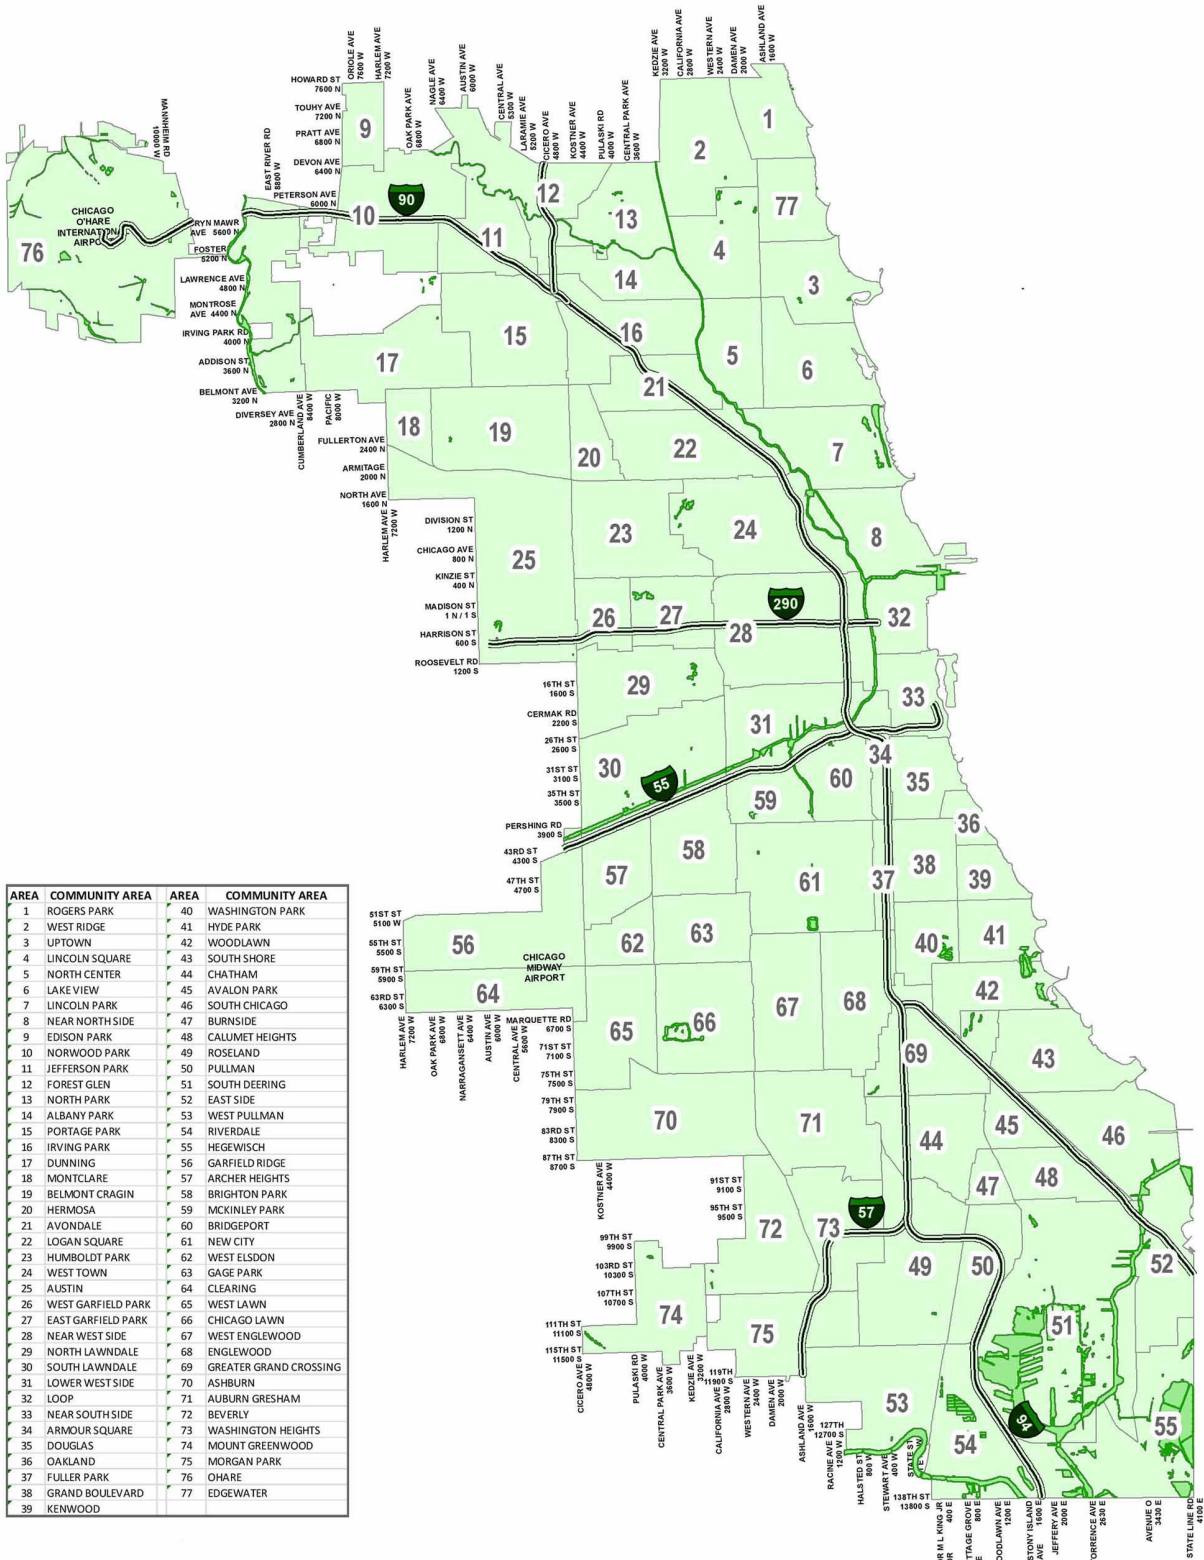

# chicago time zone

AREA	COMMUNITY AREA	AREA	COMMUNITY AREA
1	ROGERS PARK	40	WASHINGTON PARK
2	WEST RIDGE	41	HYDE PARK
3	UPTOWN	42	WOODLAWN
4	LINCOLN SQUARE	43	SOUTH SHORE
5	NORTH CENTER	44	CHATHAM
6	LAKE VIEW	45	AVALON PARK
7	LINCOLN PARK	46	SOUTH CHICAGO
8	NEAR NORTH SIDE	47	BURNSIDE
9	EDISON PARK	48	CALLUMET HEIGHTS
10	NORWOOD PARK	49	ROSELAND
11	JEFFERSON PARK	50	PULLMAN
12	FOREST GLEN	51	SOUTH DEERING
13	NORTH PARK	52	EAST SIDE
14	ALBANY PARK	53	WEST PULLMAN
15	PORTAGE PARK	54	RIVERDALE
16	IRVING PARK	55	HEGEWISCH
17	DUNNING	56	GARFIELD RIDGE
18	MONTCLARE	57	ARCHER HEIGHTS
19	BELMONT CRAGIN	58	BRIGHTON PARK
20	HERMOSA	59	MCKINLEY PARK
21	AVONDALE	60	BRIDGEPORT
22	LOGAN SQUARE	61	NEW CITY
23	HUMBOLDT PARK	62	WEST ELSDON
24	WEST TOWN	63	GAGE PARK
25	AUSTIN	64	CLEARING
26	WEST GARFIELD PARK	65	WEST LAWN
27	EAST GARFIELD PARK	66	CHICAGO LAWN
28	NEAR WEST SIDE	67	WEST ENGLEWOOD
29	NORTH LAWDALE	68	ENGLEWOOD
30	SOUTH LAWDALE	69	GREATER GRAND CROSSING
31	LOWER WEST SIDE	70	ASHBURN
32	LOOP	71	AUBURN GRESHAM
33	NEAR SOUTH SIDE	72	BEVERLY
34	ARMOUR SQUARE	73	WASHINGTON HEIGHTS
35	DOUGLAS	74	MOUNT GREENWOOD
36	OAKLAND	75	MORGAN PARK
37	FULLER PARK	76	OHARE
38	GRAND BOULEVARD	77	EDGEWATER
39	KENWOOD		