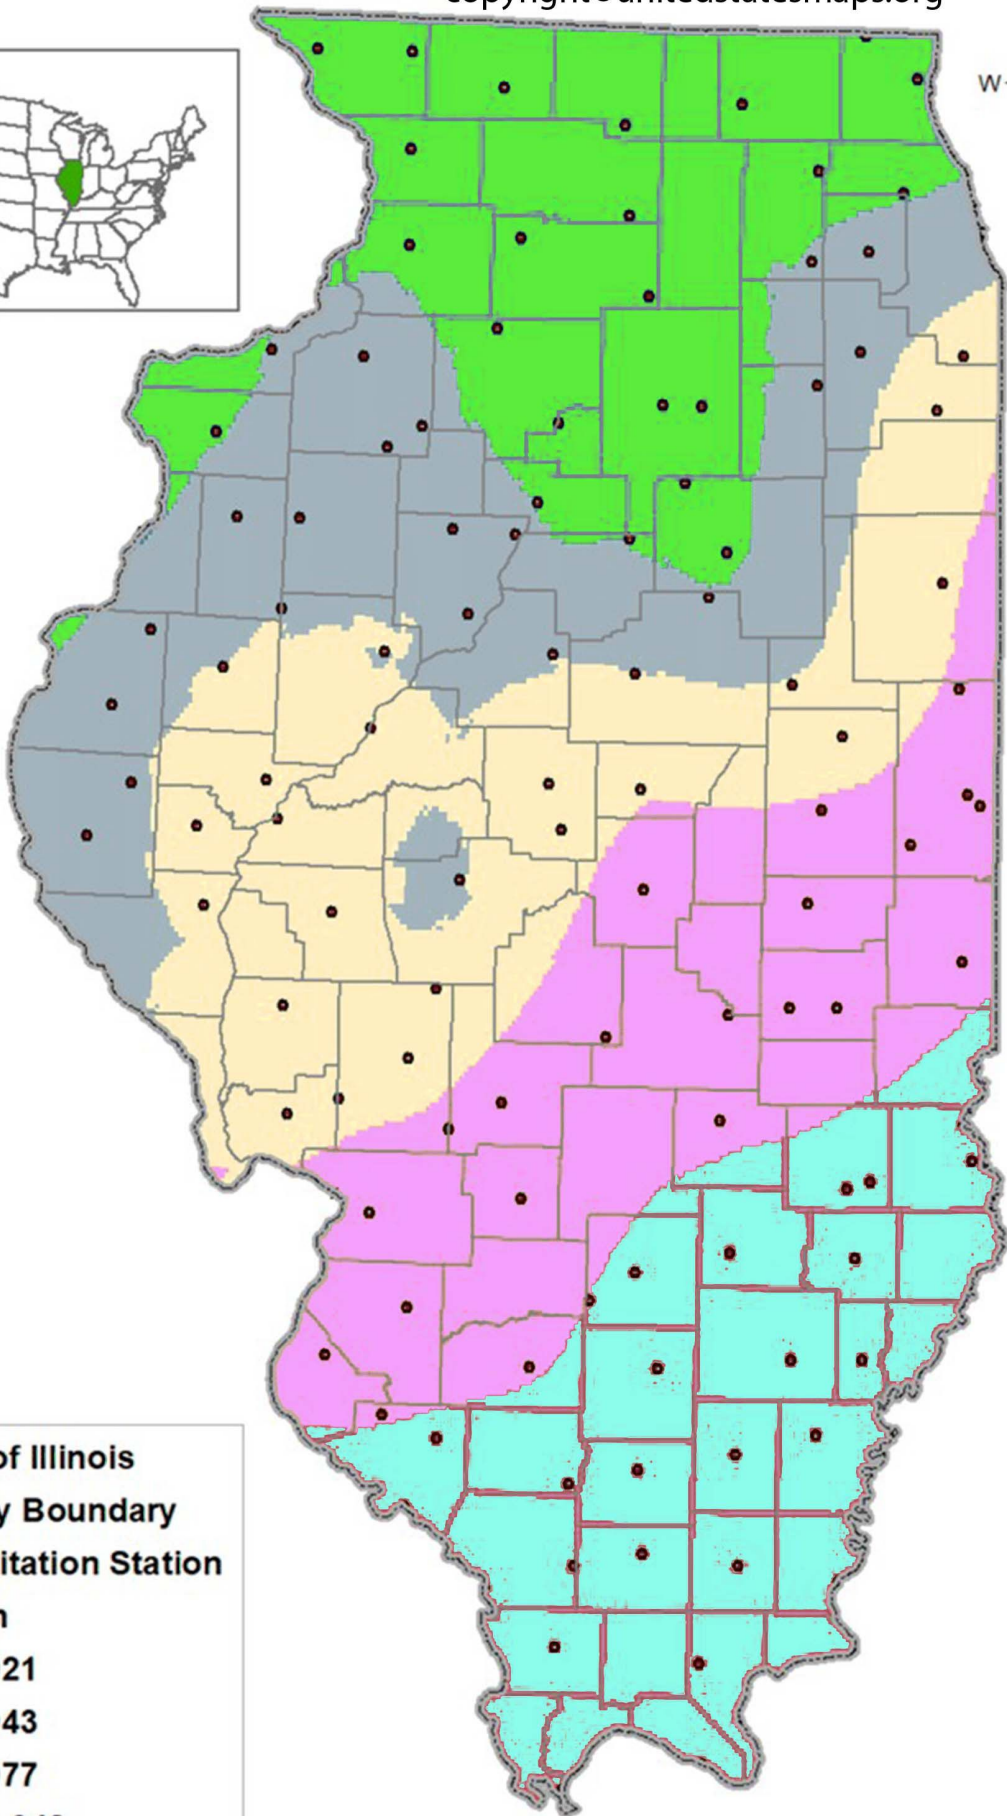

42°0'0"N

40°0'0"N

38°0'0"N

— State of Illinois
— County Boundary
• Precipitation Station

Precipitation

Green	899 - 921
Grey	922 - 943
Yellow	944 - 977
Pink	978 - 1,042
Cyan	1,043 - 1,249

illinois rainfall

92°0'0"W

90°0'0"W

88°0'0"W