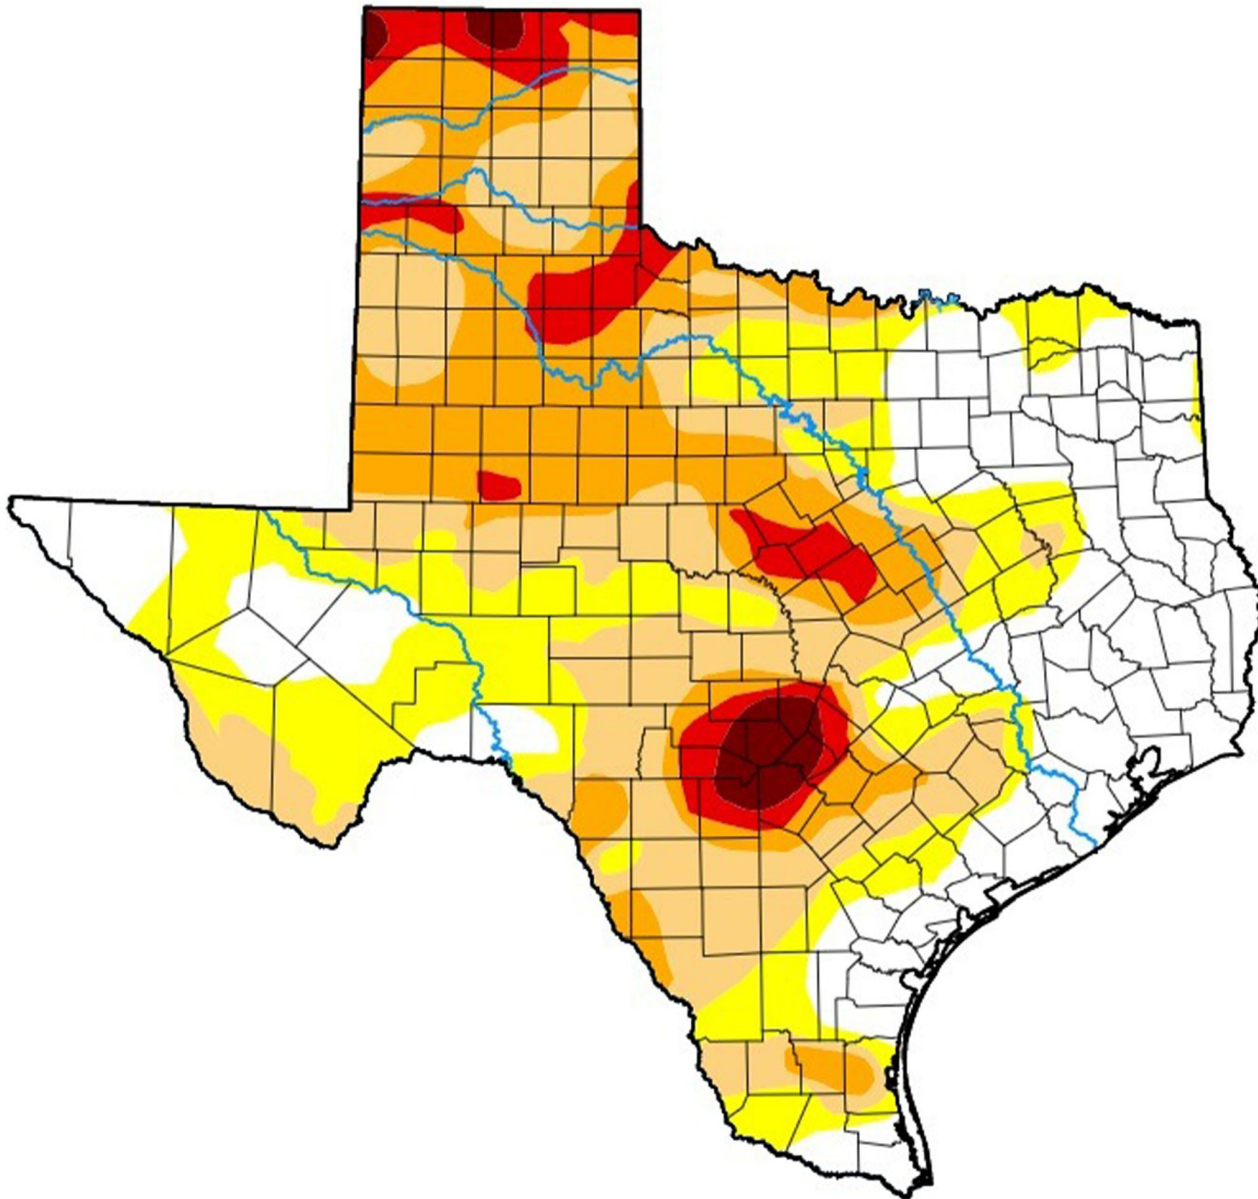

texas rainfall

Intensity