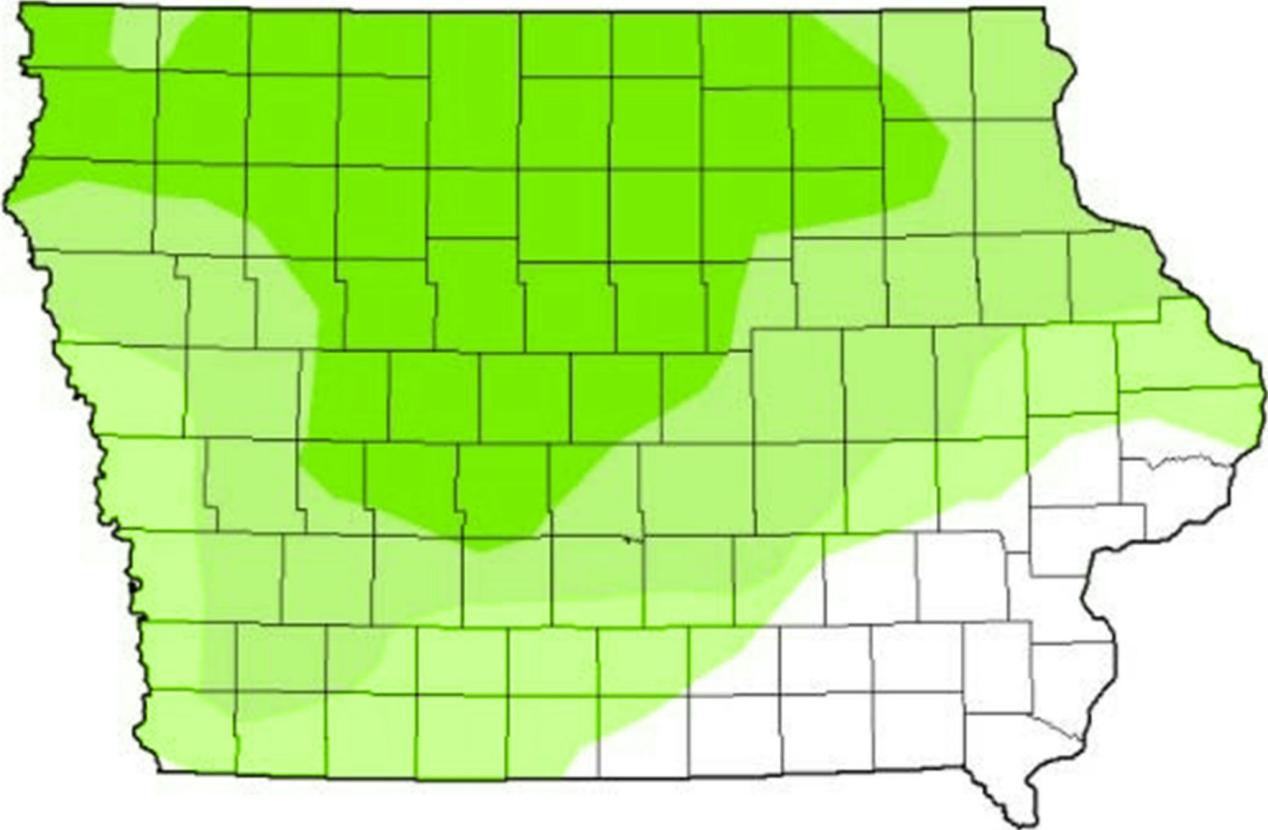

# iowa rainfall

## Intensity

- None
- D0 (Abnormally Dry)
- D1 (Moderate Drought)
- D2 (Severe Drought)
- D3 (Extreme Drought)
- D4 (Exceptional Drought)
- No Data