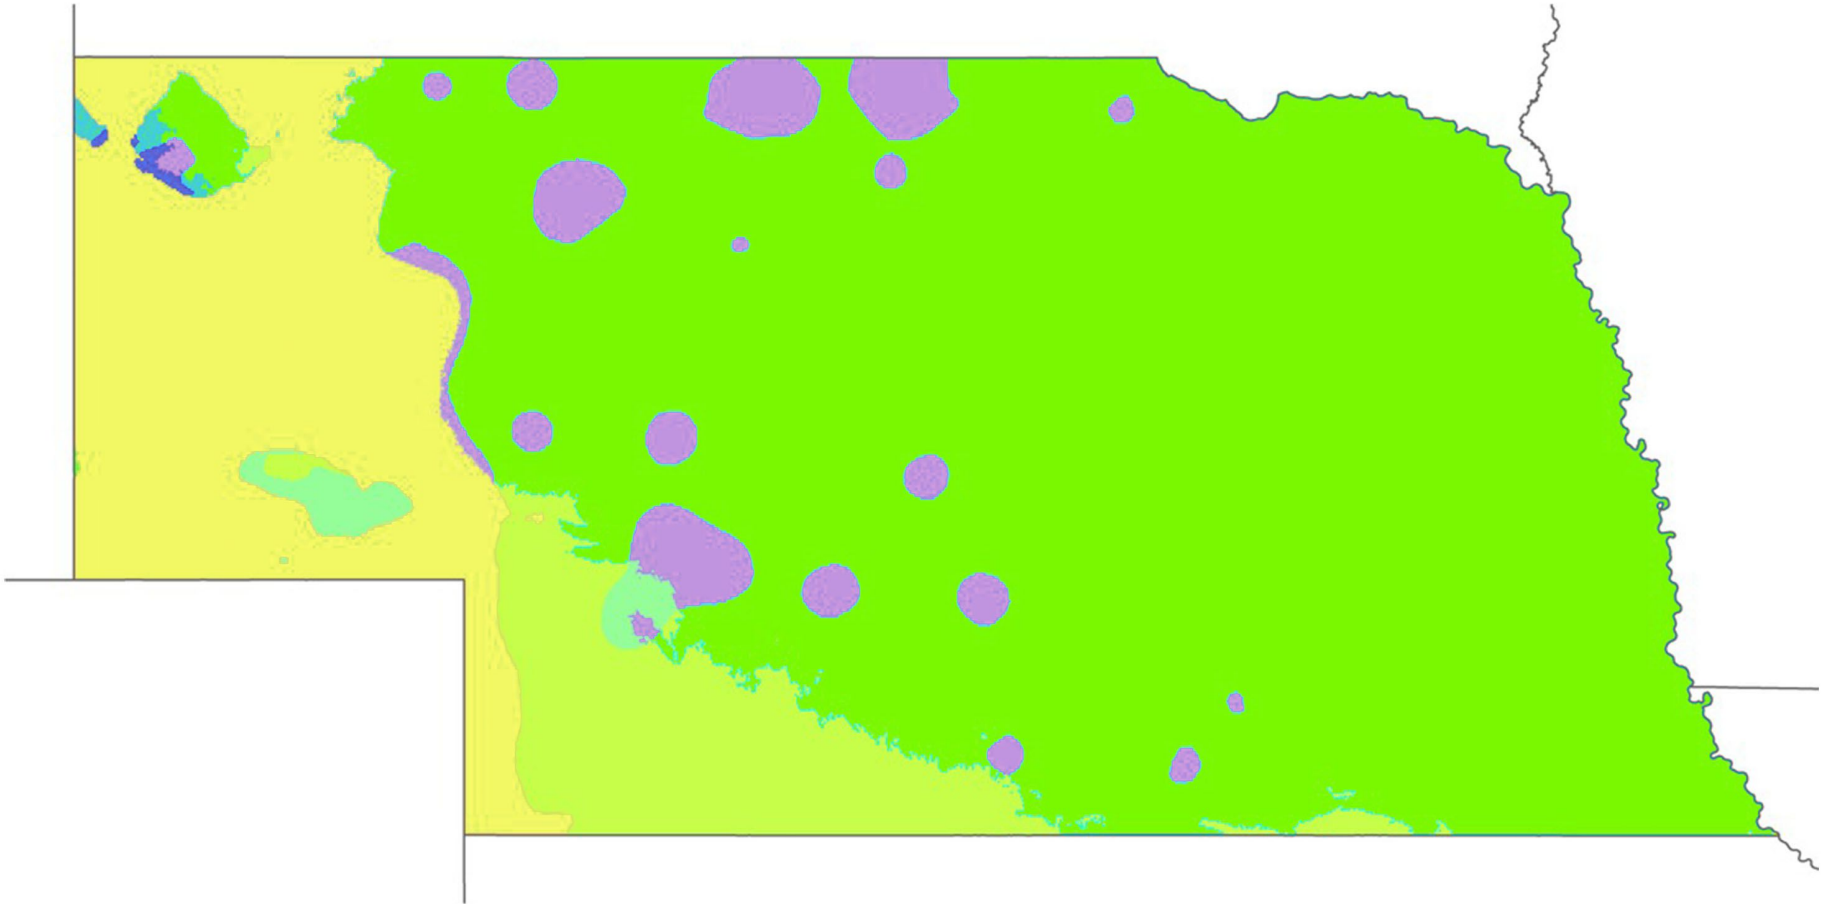

nebraska rainfall

 *Dfb (Warm-summer humid continental)*
 *Dfa (Hot-summer humid continental)*
 *Dwb (Warm-summer humid continental)*

 *Dwa (Hot-summer humid continental)*
 *Cfb (Oceanic)*
 *Cfa (Humid subtropical)*

 *Cwa (Humid subtropical)*
 *BSk (Cold semi-arid)*