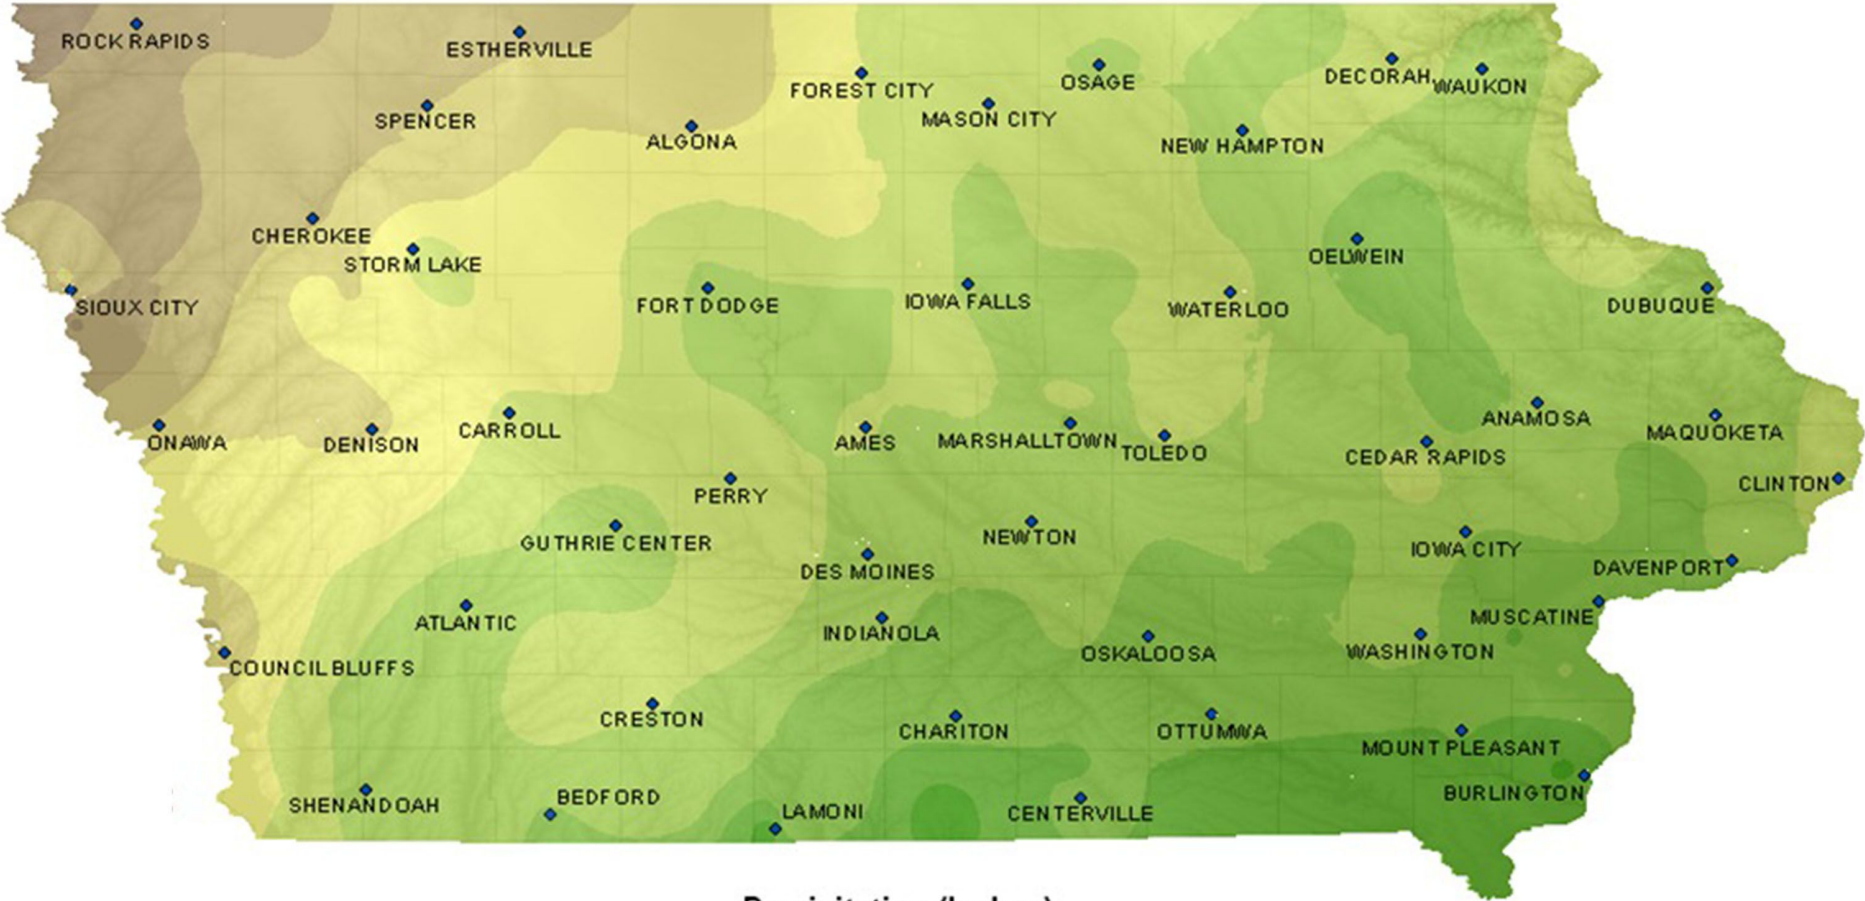

# iowa rainfall

Precipitation (Inches)