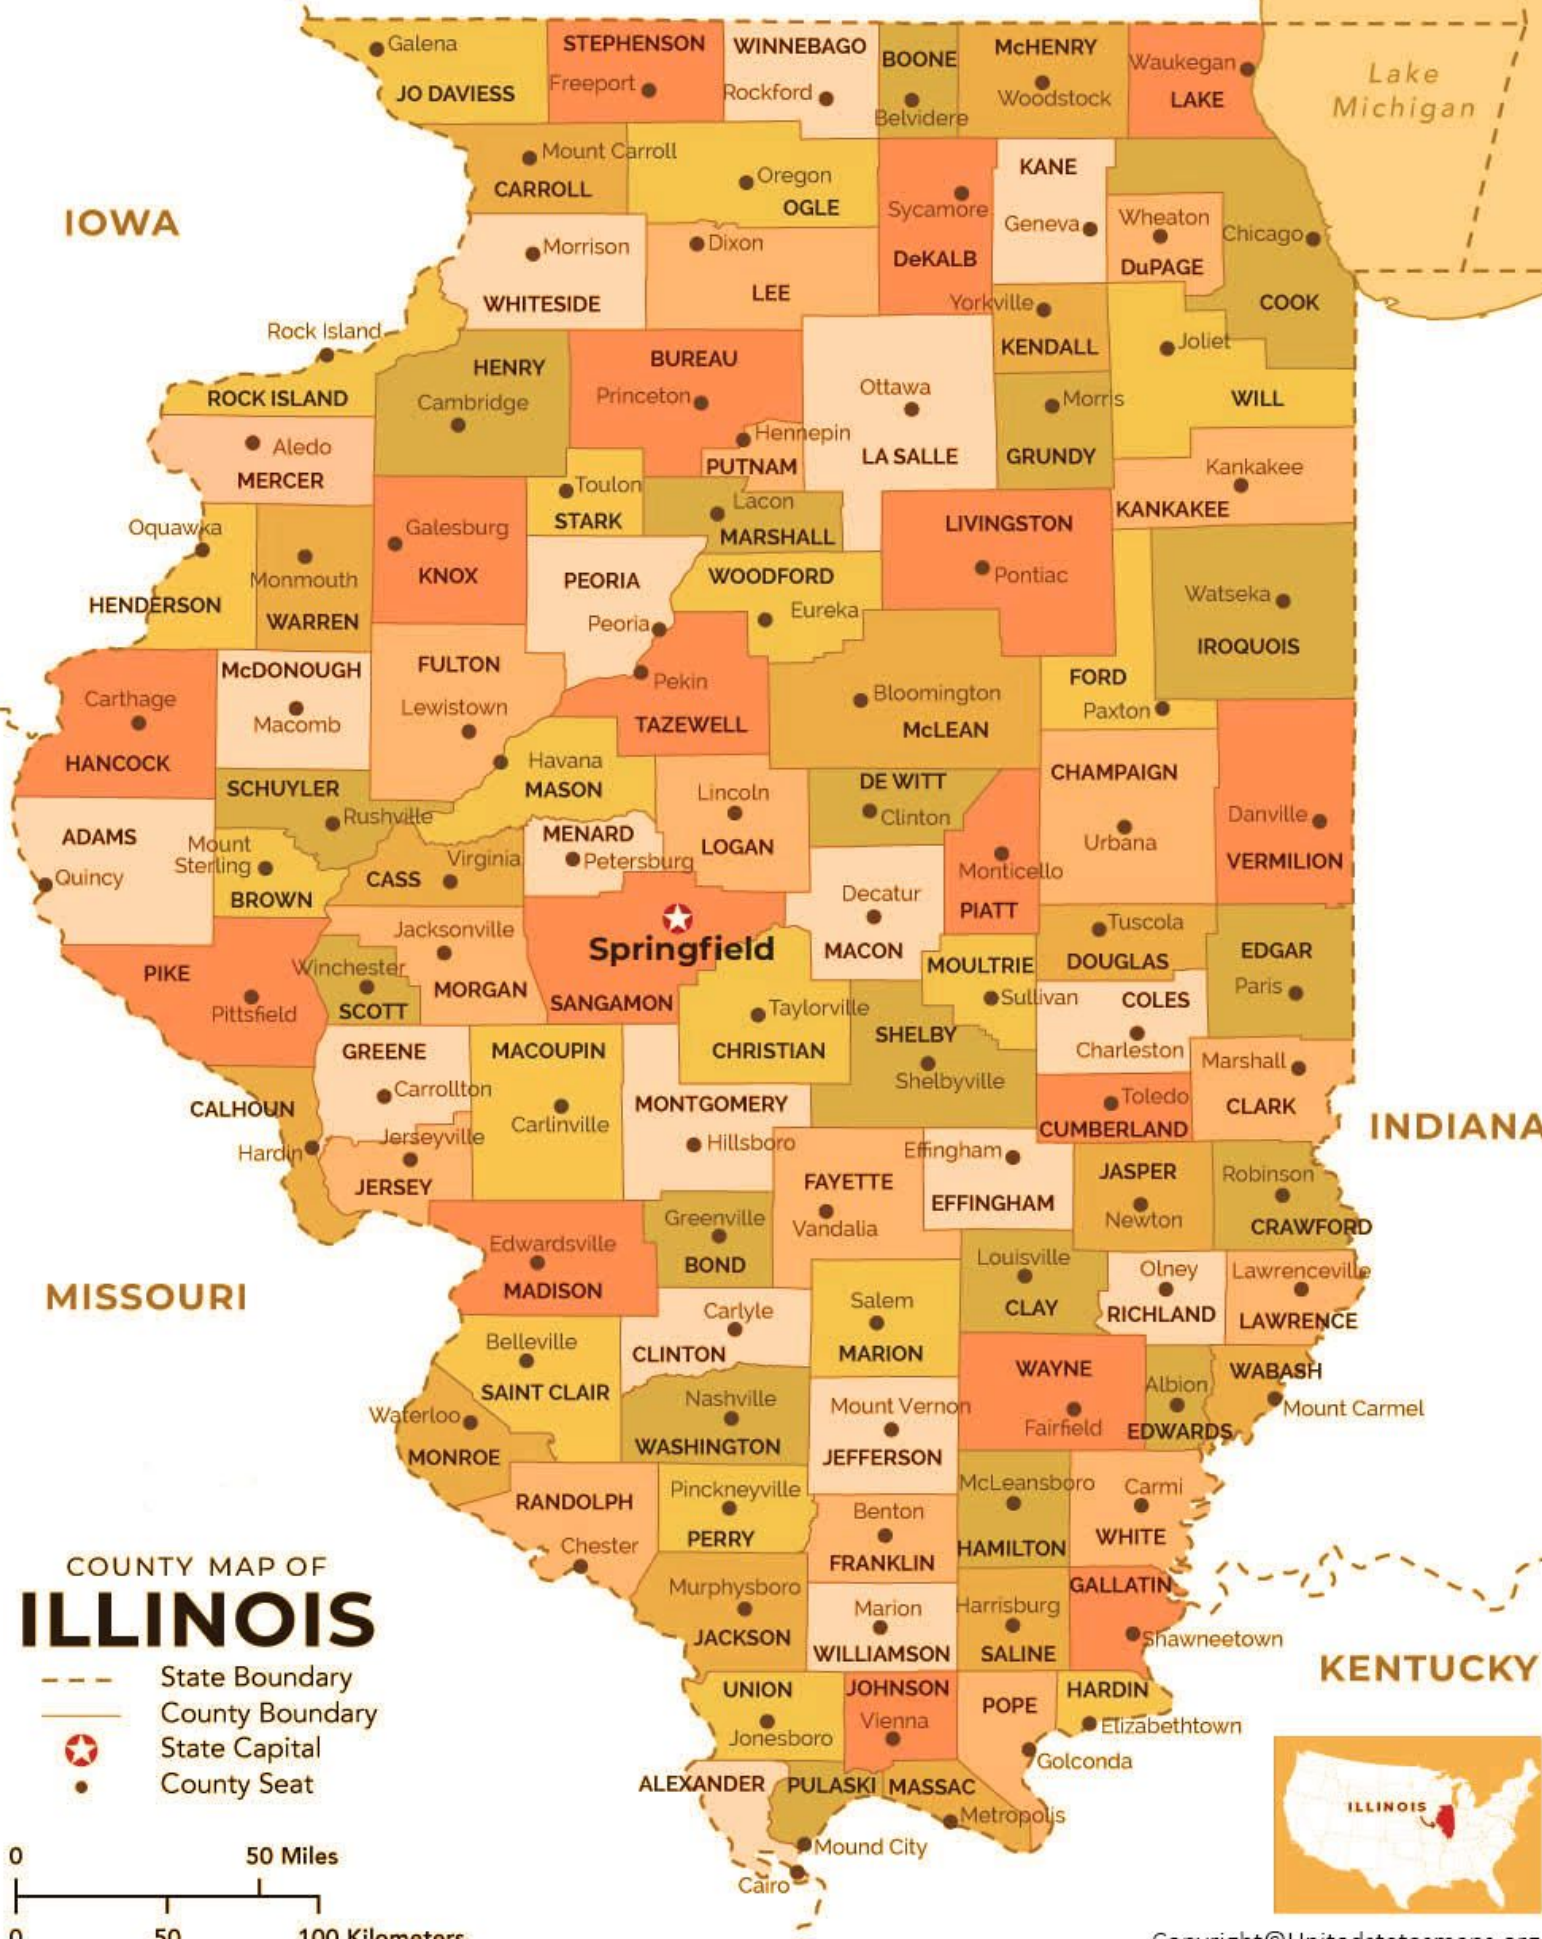

WISCONSIN

Lake Michigan

IOWA

# COUNTY MAP OF ILLINOIS

- State Boundary
- County Boundary
- ★ State Capital
- County Seat