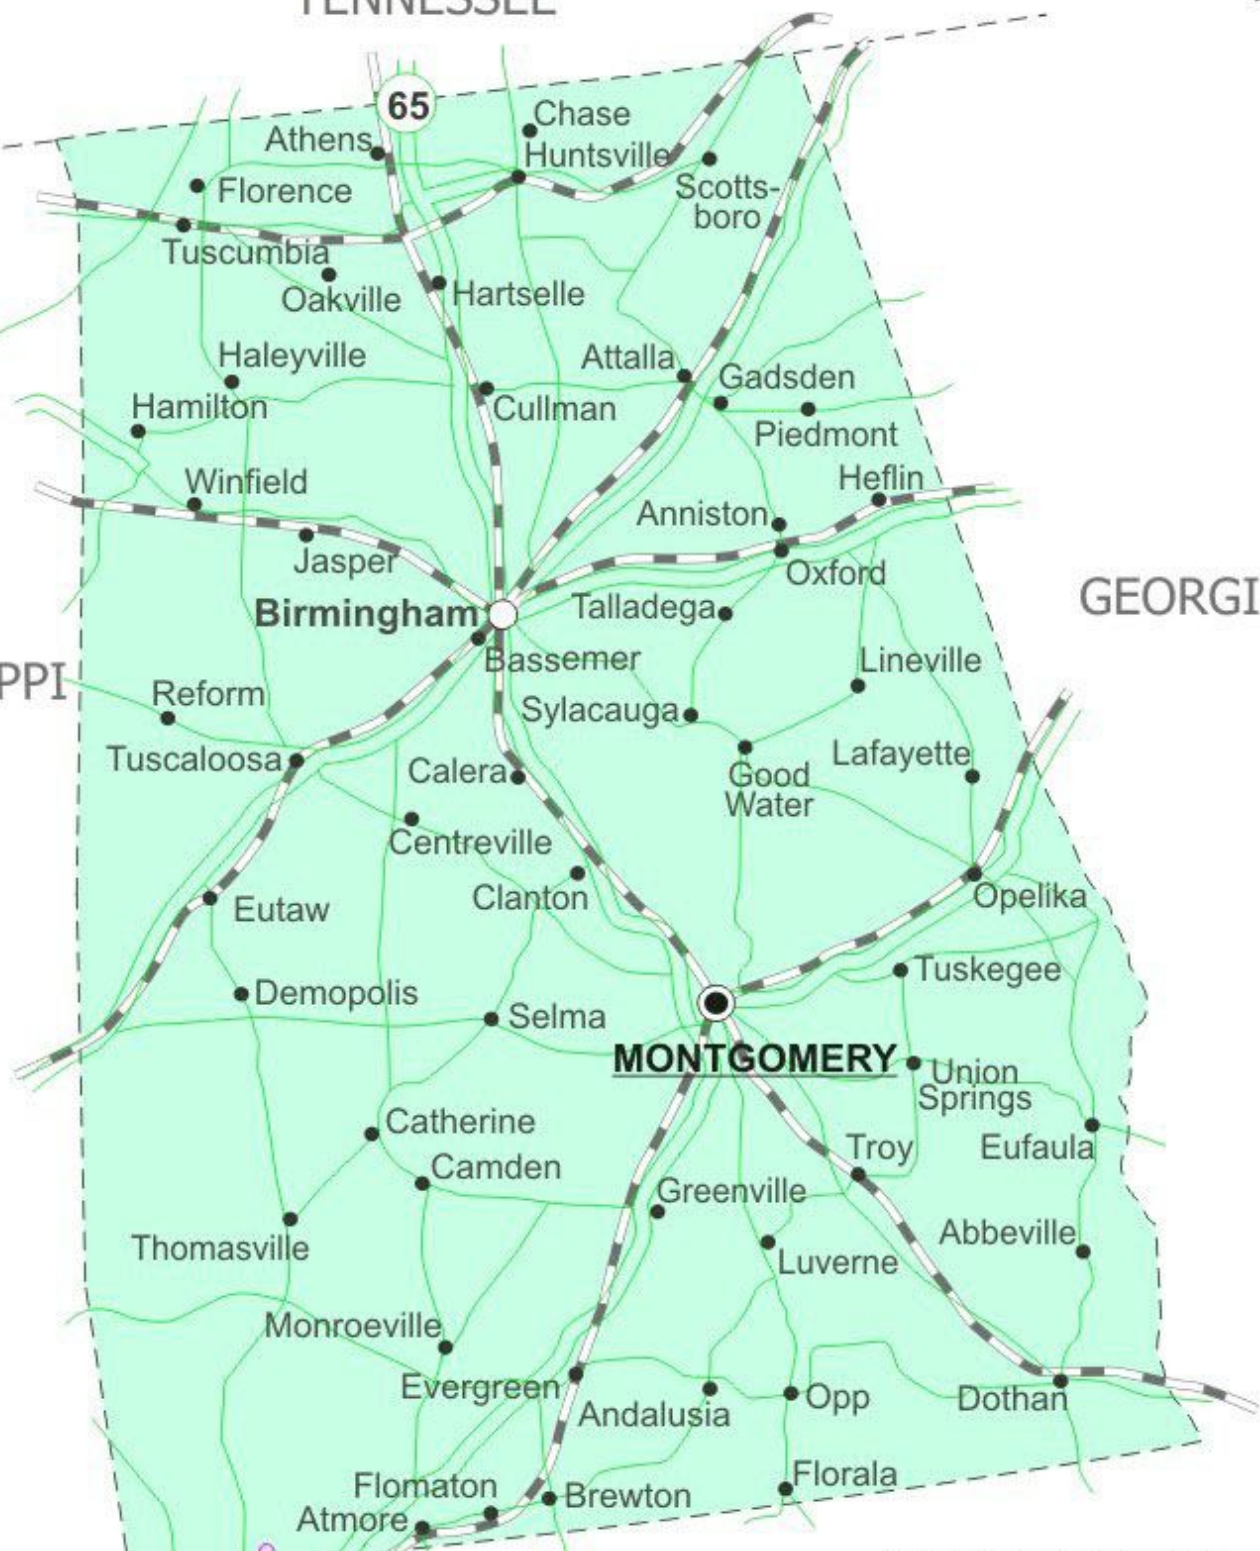

ALABAMA

State Map

TENNESSEE

GEORGIA

FLORIDA

Dauphin Island

Gulf of Mexico

MISSISSIPPI

Copyright©Unitedstatesmaps.org

LEGEND

-  10 National Highway
-  Major Road
-  Railway Line
-  State Capital
-  Major Town
-  Other Town