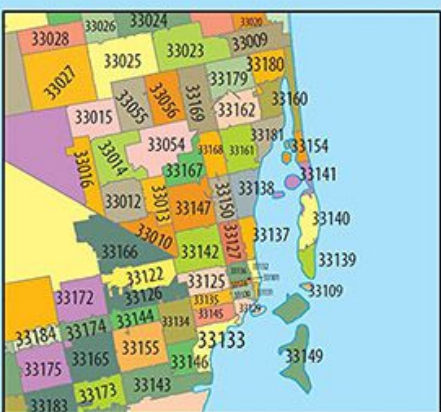

ALABAMA

GEORGIA

**FLORIDA**  
Zip Code

*Gulf of Mexico*

*NORTH  
ATLANTIC  
OCEAN*

**LEGEND**

- State Boundary
- Zip Code Boundary
- State Capital