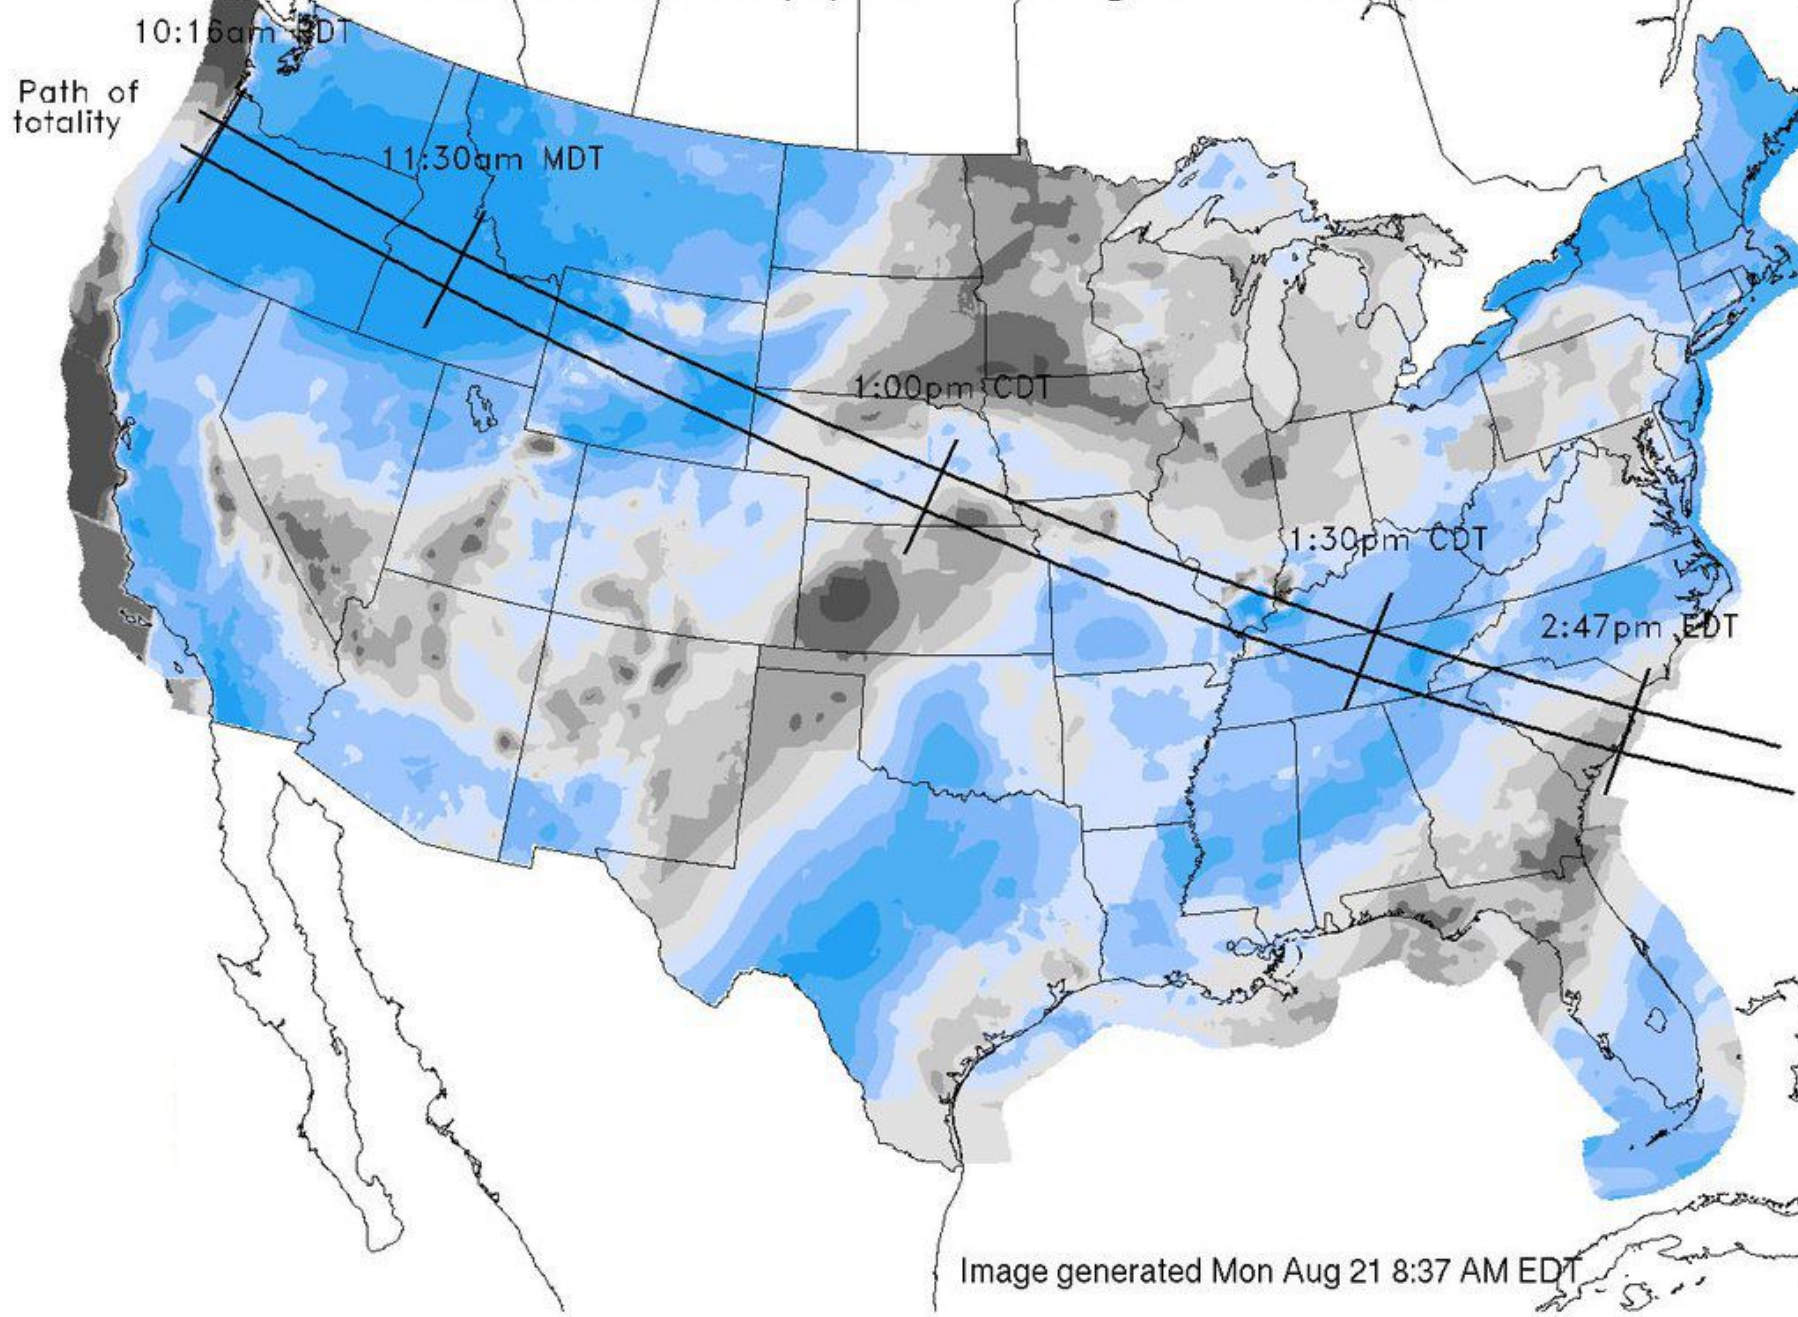

Total Cloud Cover (%) valid Mon Aug 21 2017 2PM EDT

Image generated Mon Aug 21 8:37 AM EDT