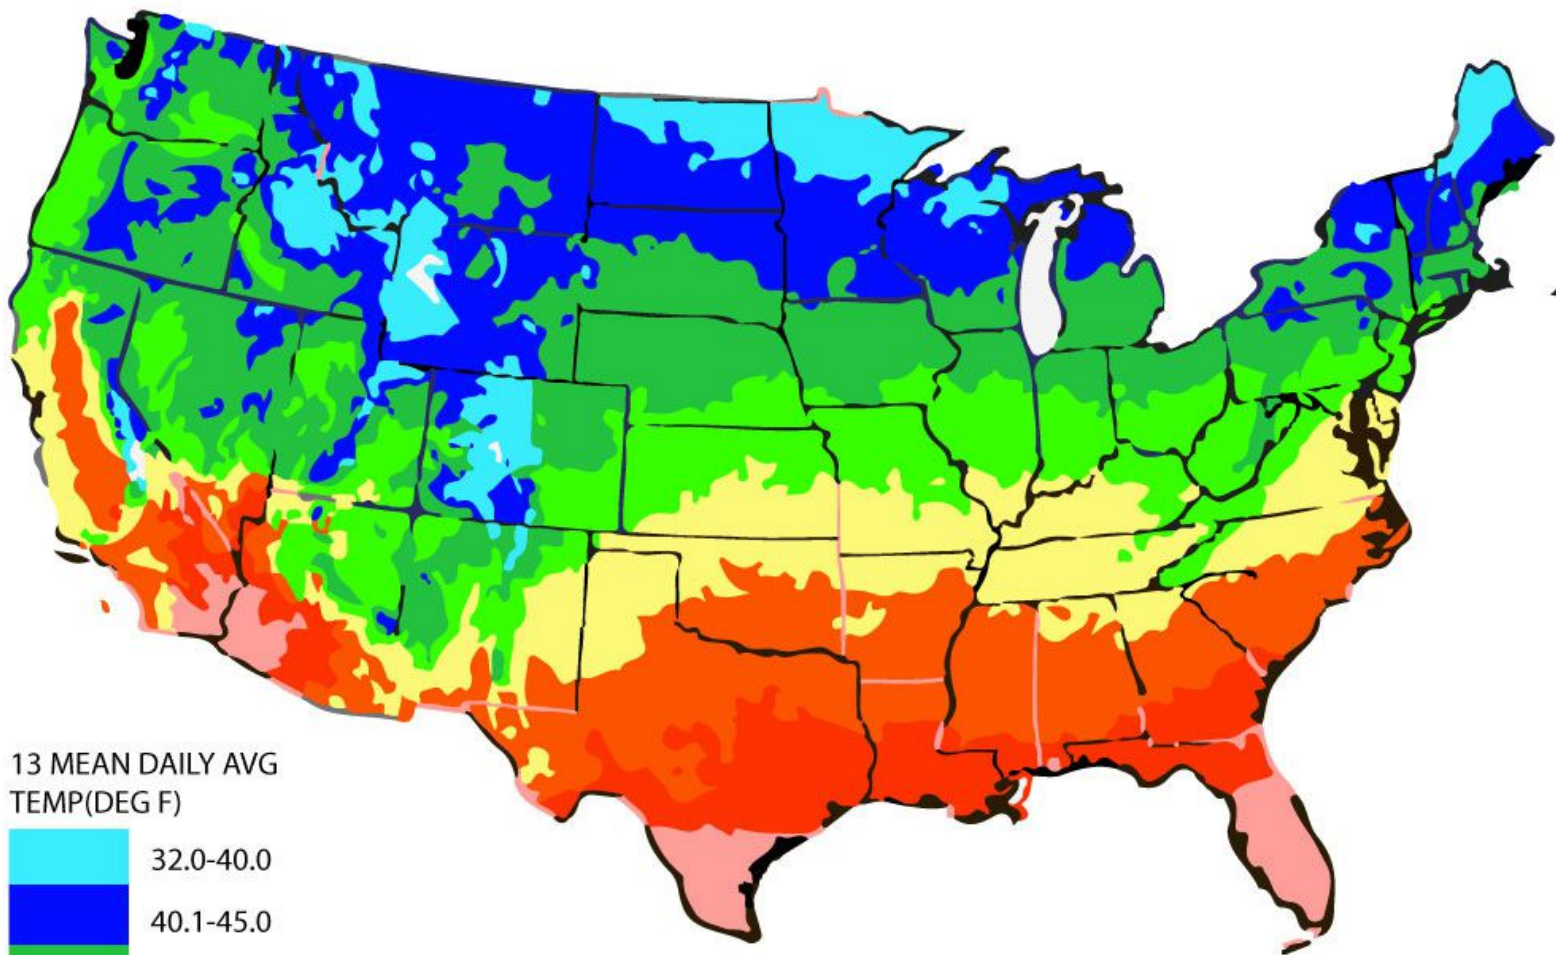

# Average Yearly Temperature

13 MEAN DAILY AVG  
TEMP(DEG F)