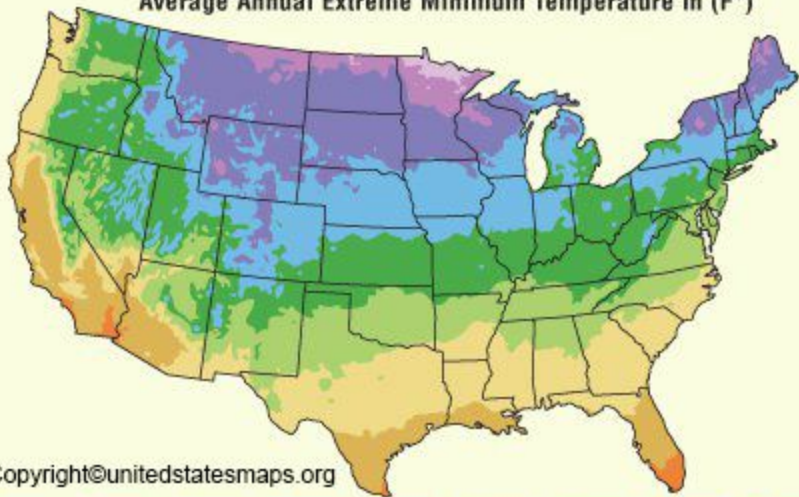

# Plant Hardiness Zones

Average Annual Extreme Minimum Temperature in (F°)

Copyright©unitedstatesmaps.org