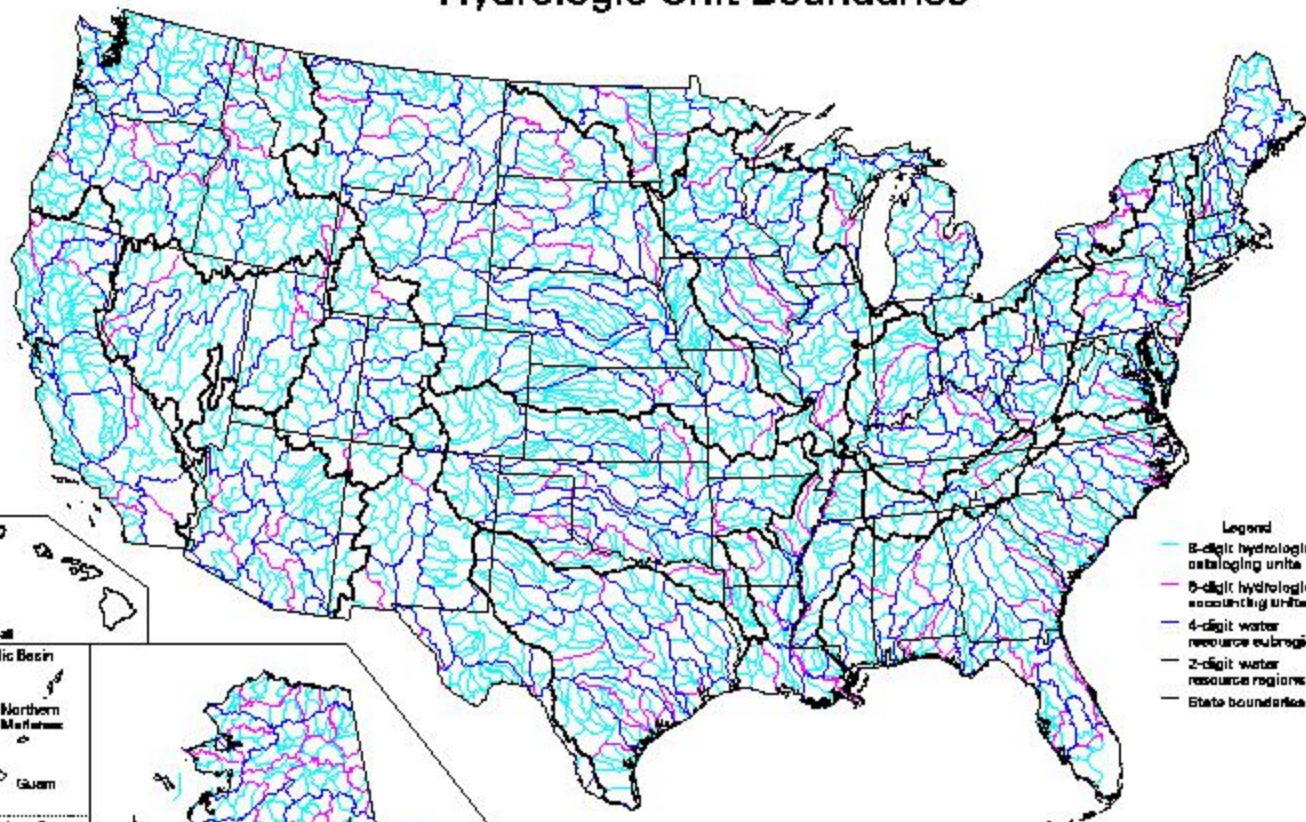

# Hydrologic Unit Boundaries

## Legend

- 8-digit hydrologic unit
- 6-digit hydrologic unit
- 4-digit water resource subregion
- 2-digit water resource region
- State boundary

Puerto Rico / Virgin Islands