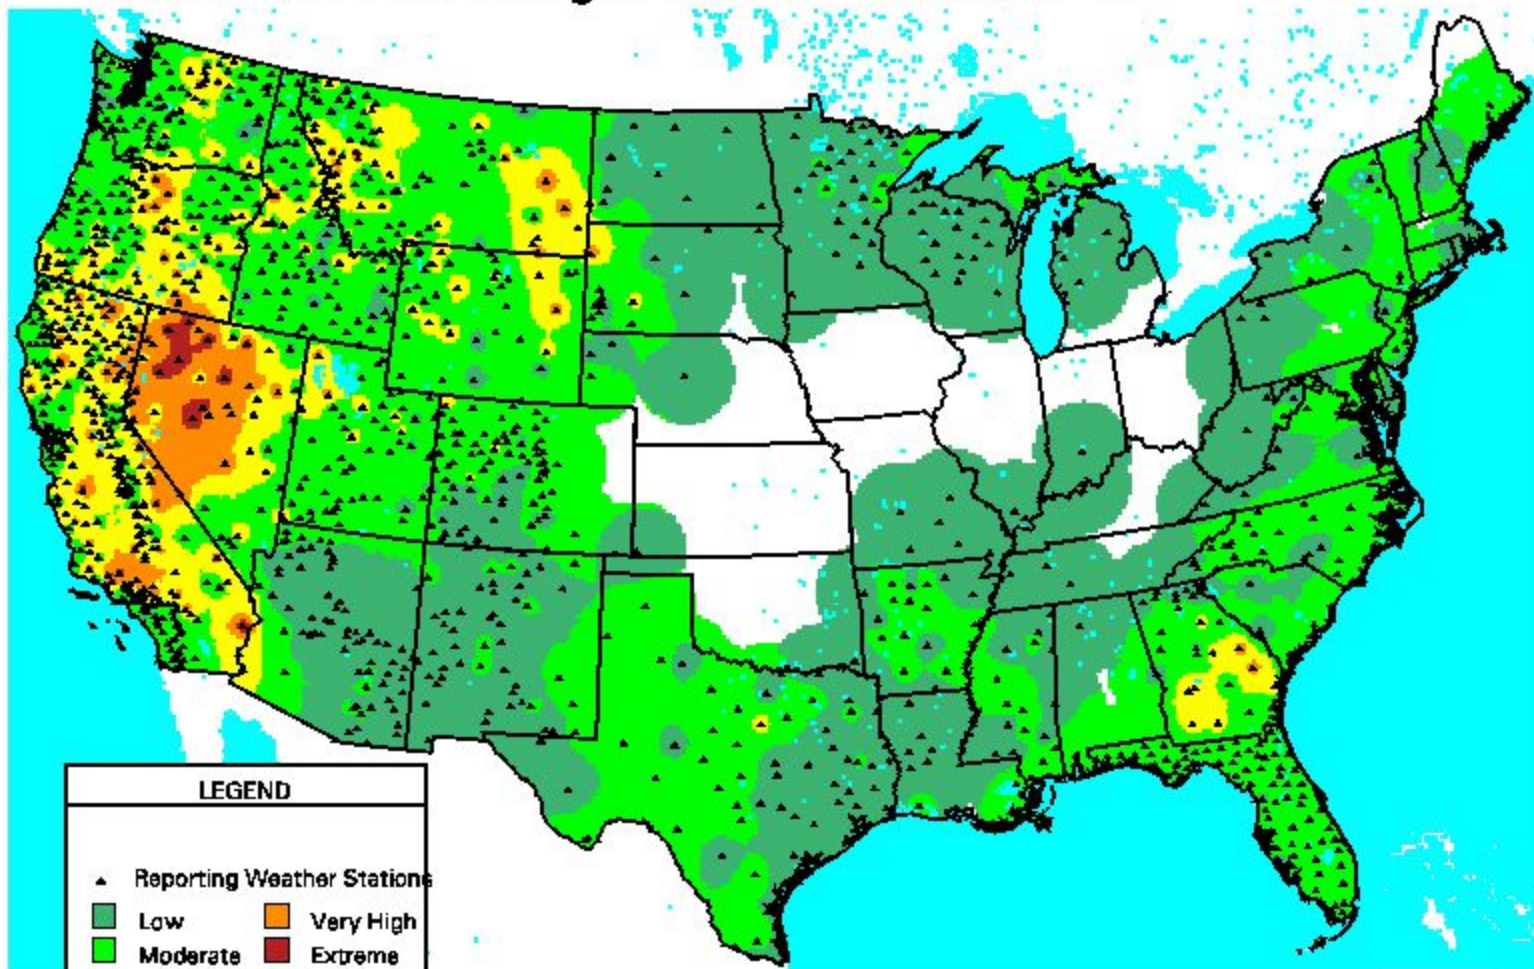

# Observed Fire Danger Class: 30-JUL-10

(Inv. Dist.<sup>2</sup> Interp.)

Copyright©unitedstatesmaps.org