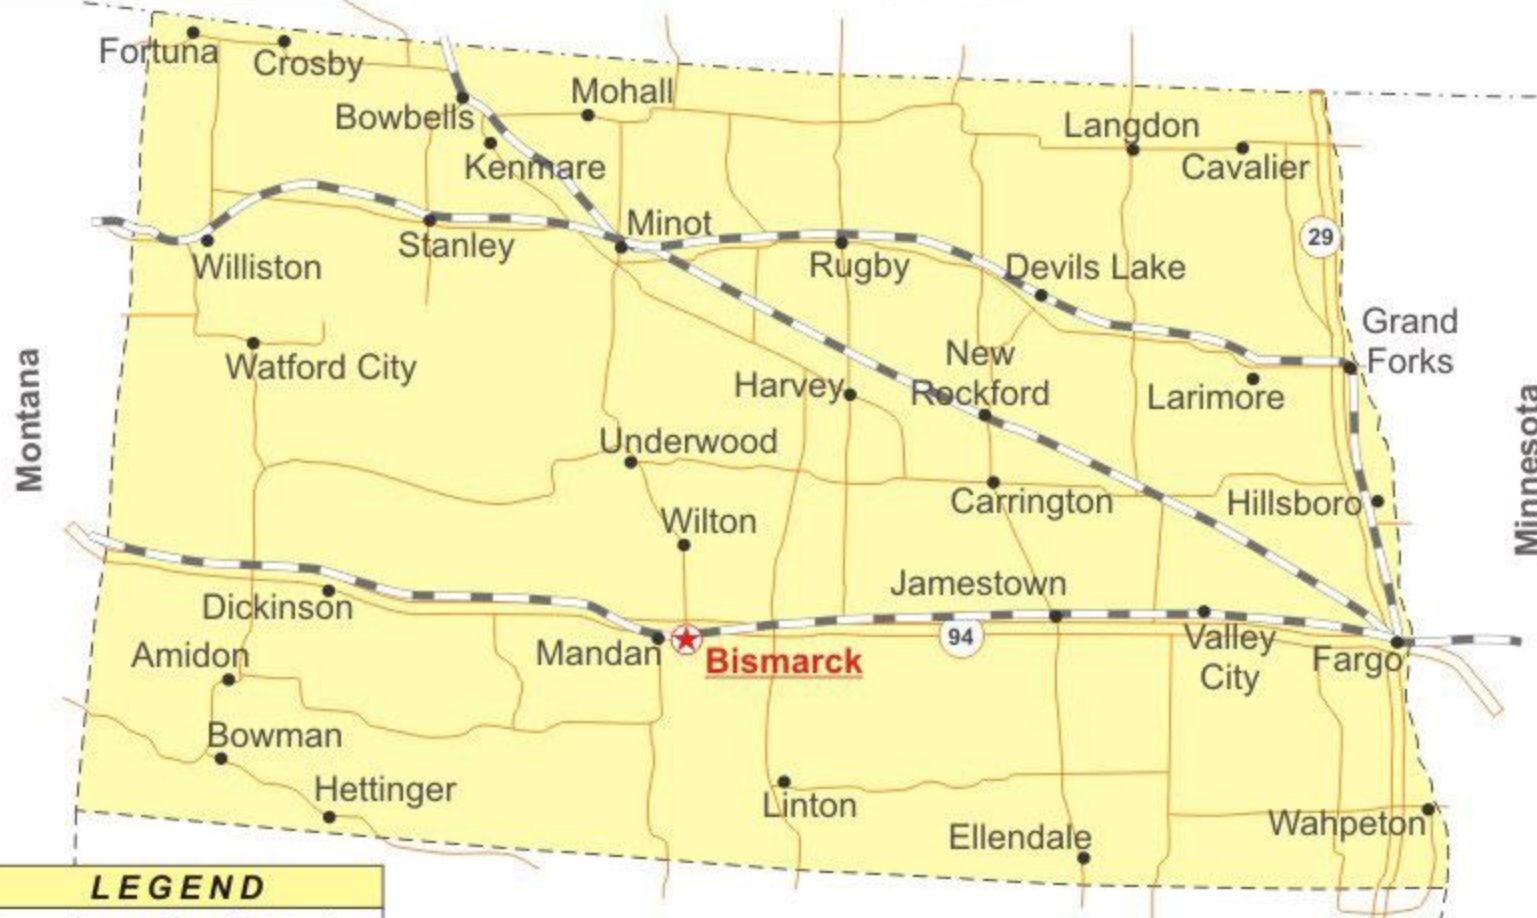

NORTH DAKOTA State Map

CANADA

Montana

Minnesota

South Dakota

LEGEND

- - - - International Boundary
- 94 National Highway
- Major Road
- - - - Railway Line
- ★ State Capital
- Other Town