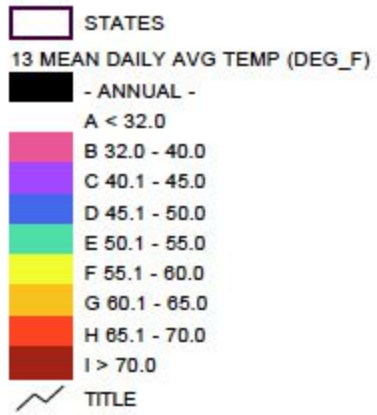

Mean Annual Temperature Contiguous United States

OCS

ANNUAL
MEAN DAILY AVERAGE TEMPERATURE